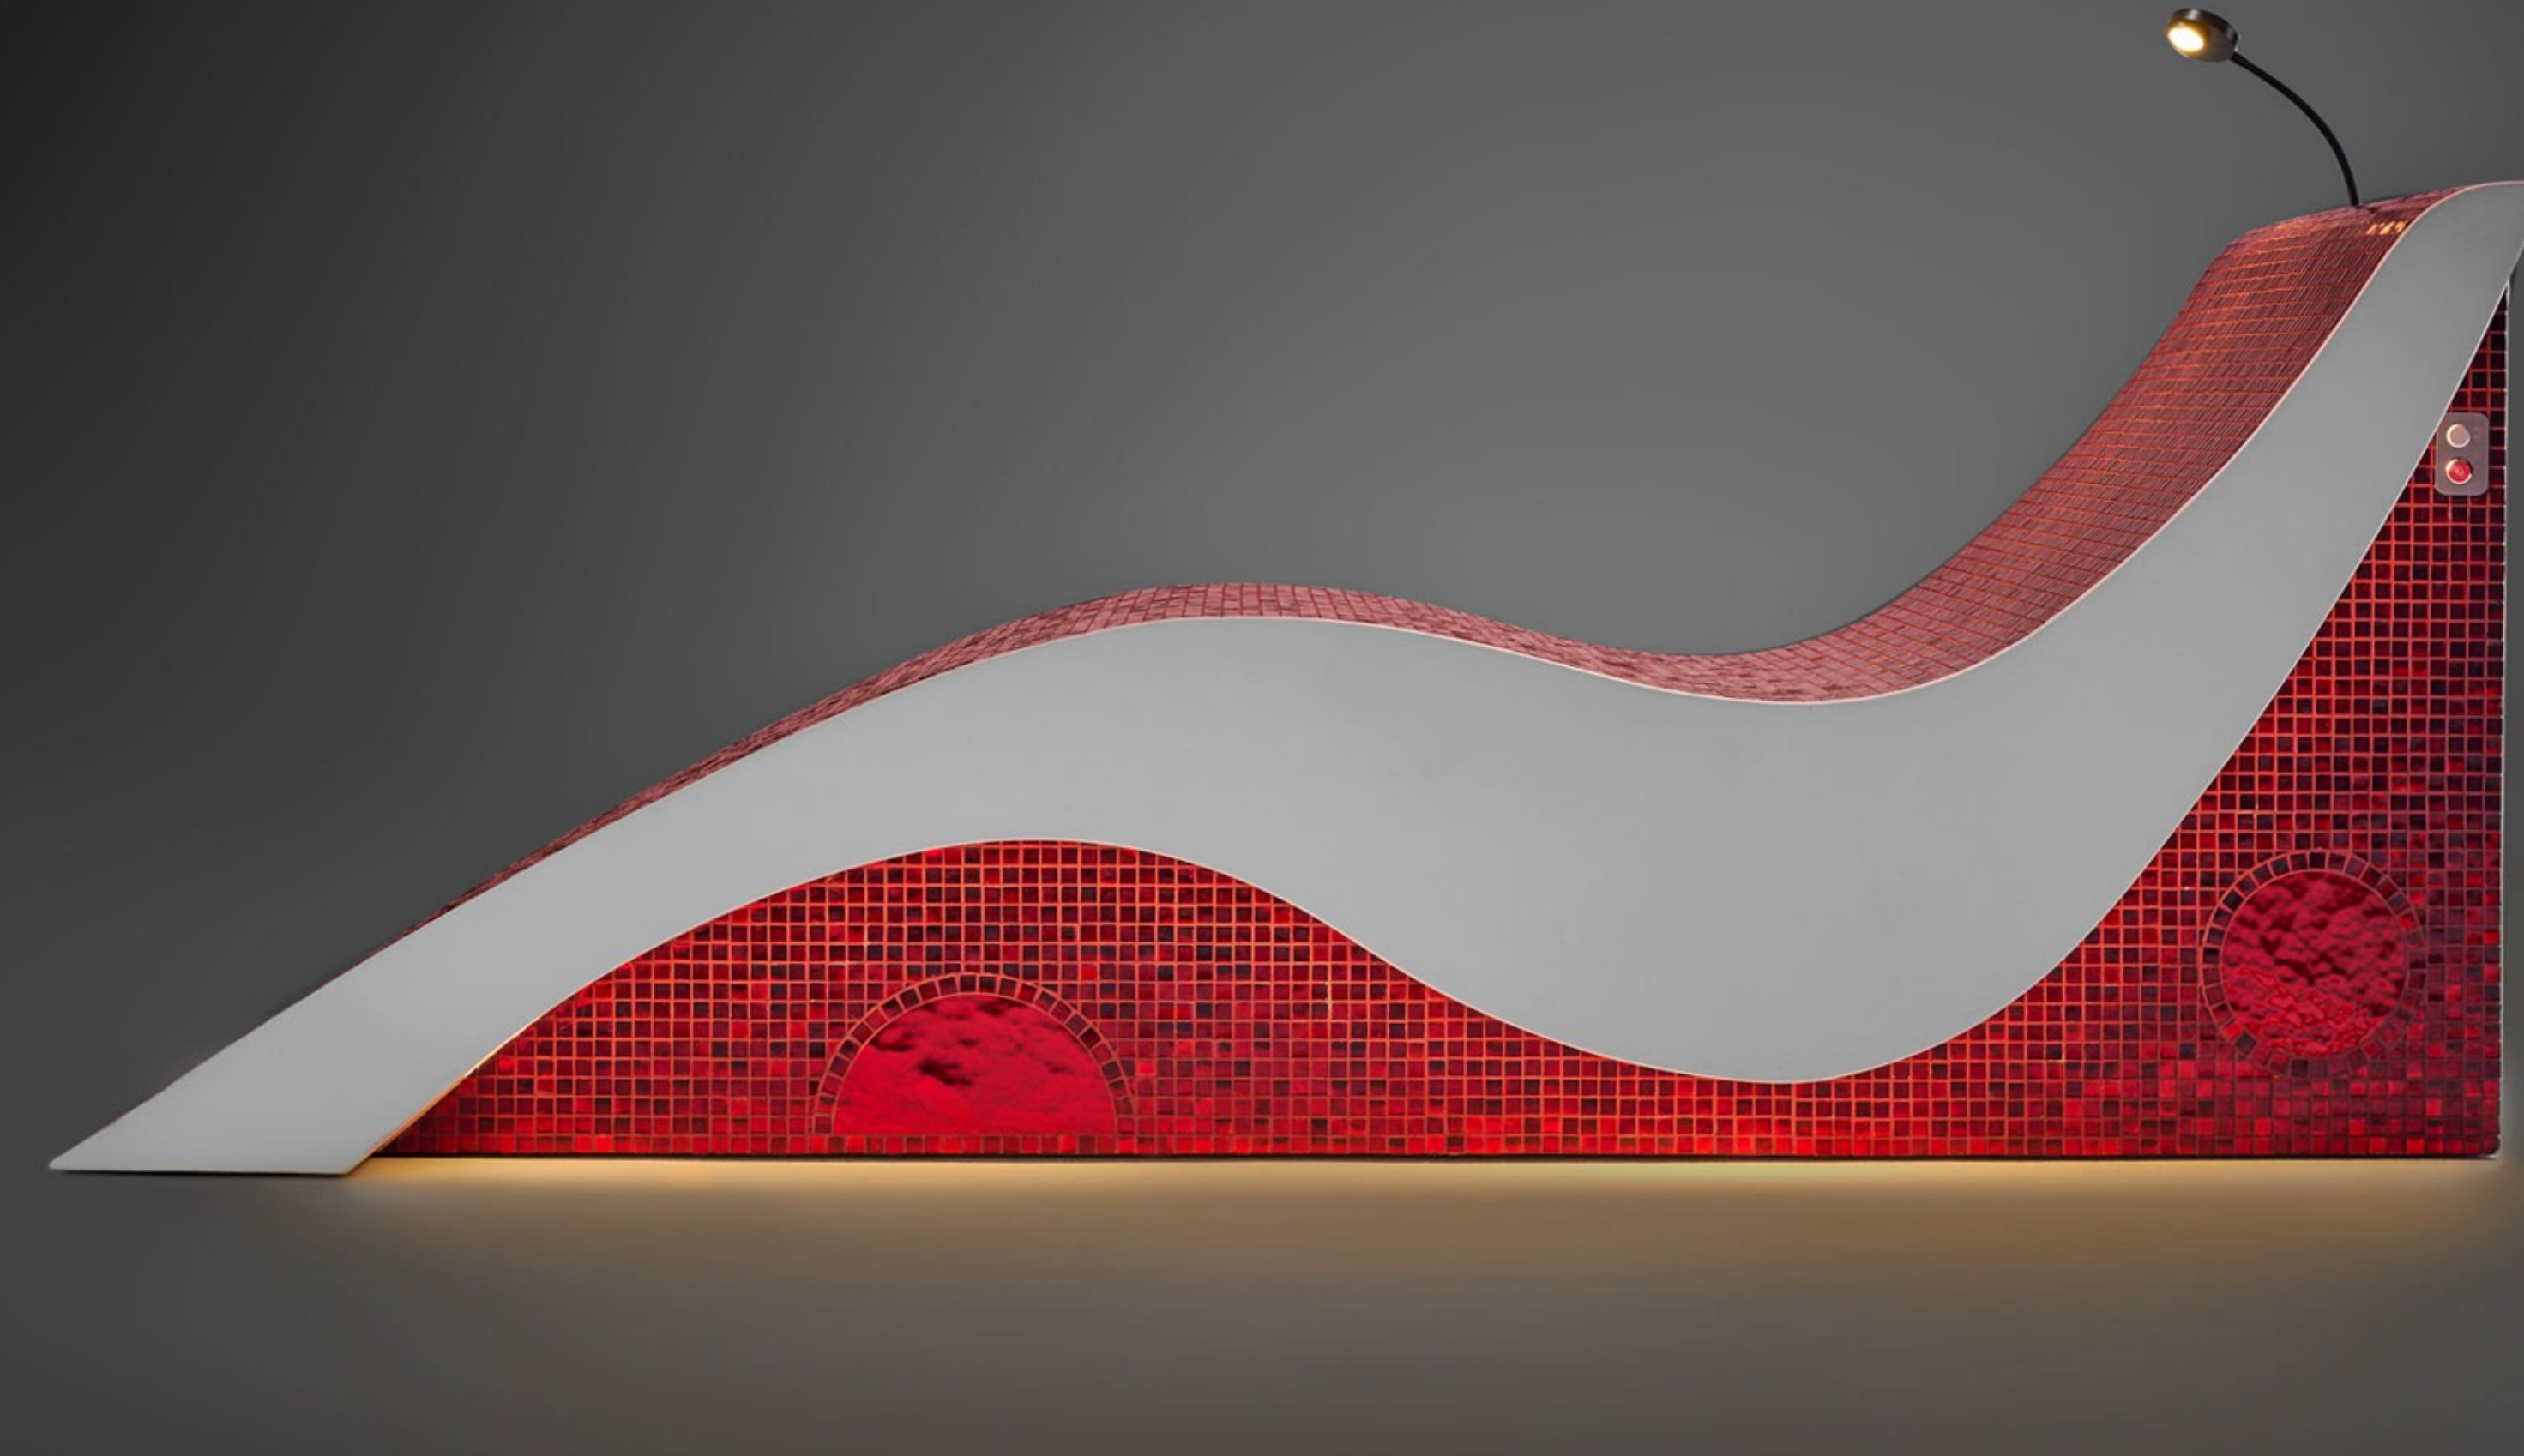

ROSE RED

Art by SOLEUM©

CONCRETE

different colors possible

WWW.

Heated wellness lounge “ROSE-RED”

The color of this heated wellness lounge is so unusual that you HAVE to look! Blood-red glass mosaic that shimmers and shines differently from every angle.

optional with
glass design
(glass DOTS)

A modern, dark-colored fire pit with a curved metal mesh front. The fire pit is filled with water, and a realistic 3D fire effect is visible behind the mesh. A small, adjustable lamp is mounted on the side of the fire pit.