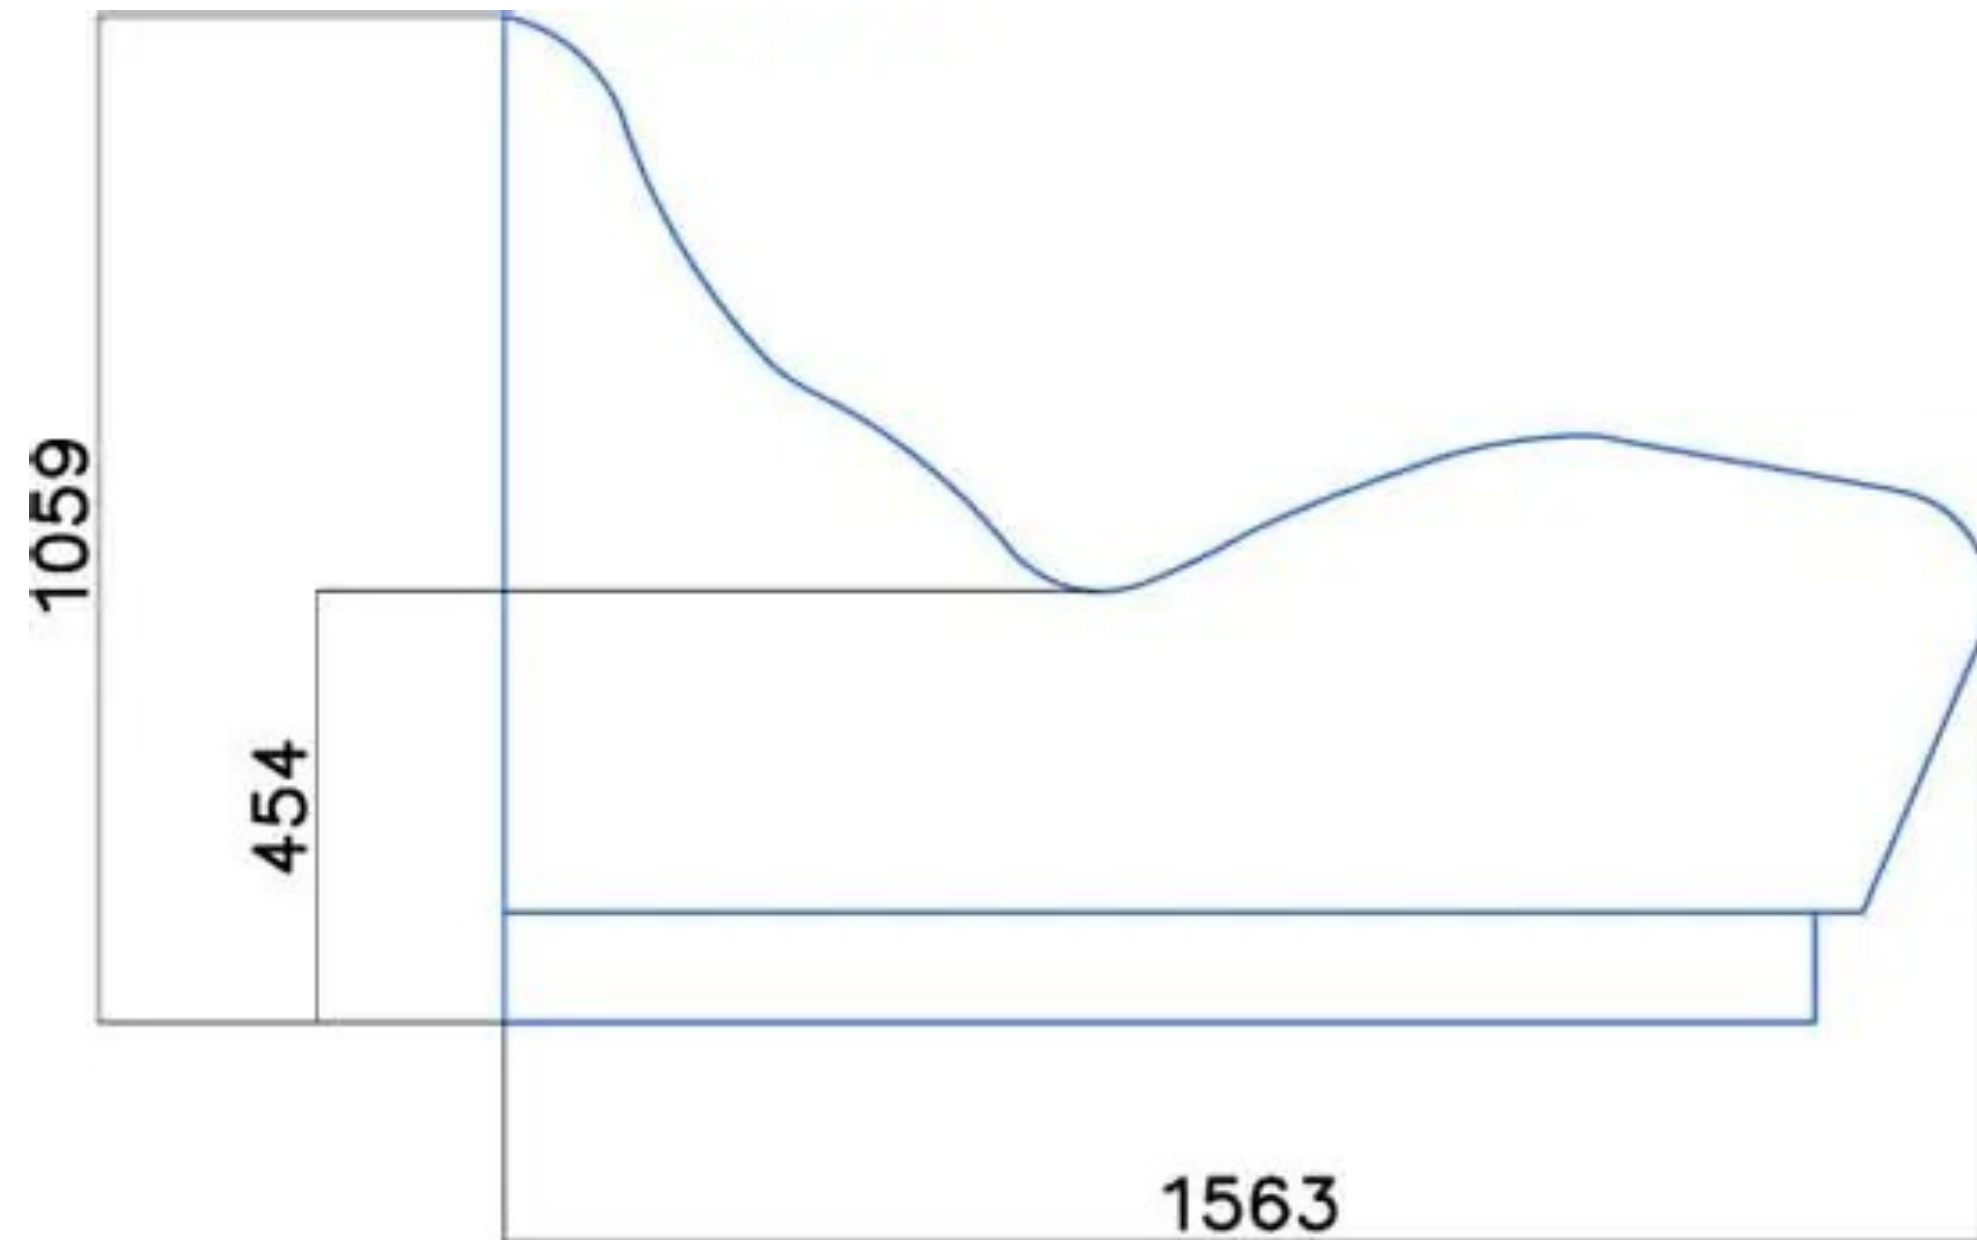

Dimensions: length 159cm, width 81cm, height 106cm

Weight: only 80kg

Dimensions valid for the models: LAGOON, WOODON

optional: Overlay

WOODON

Art by SOLEUM©

www.

HEATED INFRARED LOUNGER “WOODON”