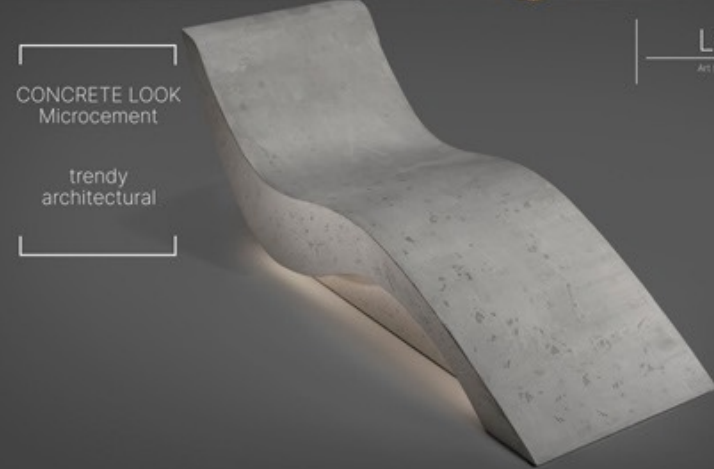

SNOWWHITE
All by SOLEUM

trendy
architectural