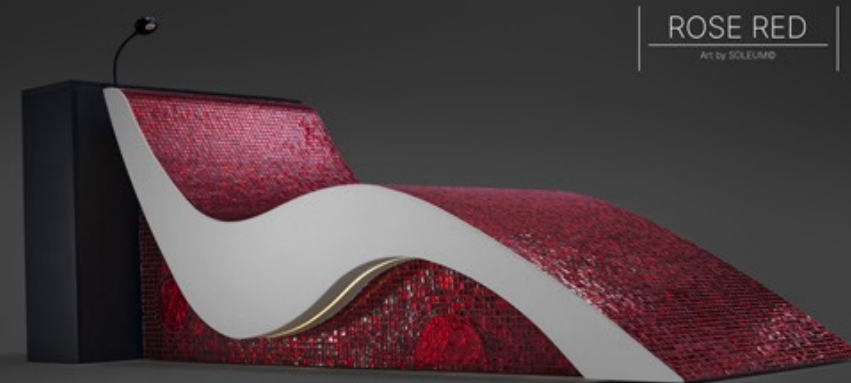

FLYING CARPET
All by SOLEUM

SICIS®
Mosaic

Luxurious real
metal stucco in
GOLD optional

ROSE RED
All by SOLEUM

CONCRETE LOOK
Microcement

trendy
architectural

LOVT
All by SOLEUM

SPA
CONCEPT
Hotel, Company
Lounge, Gym