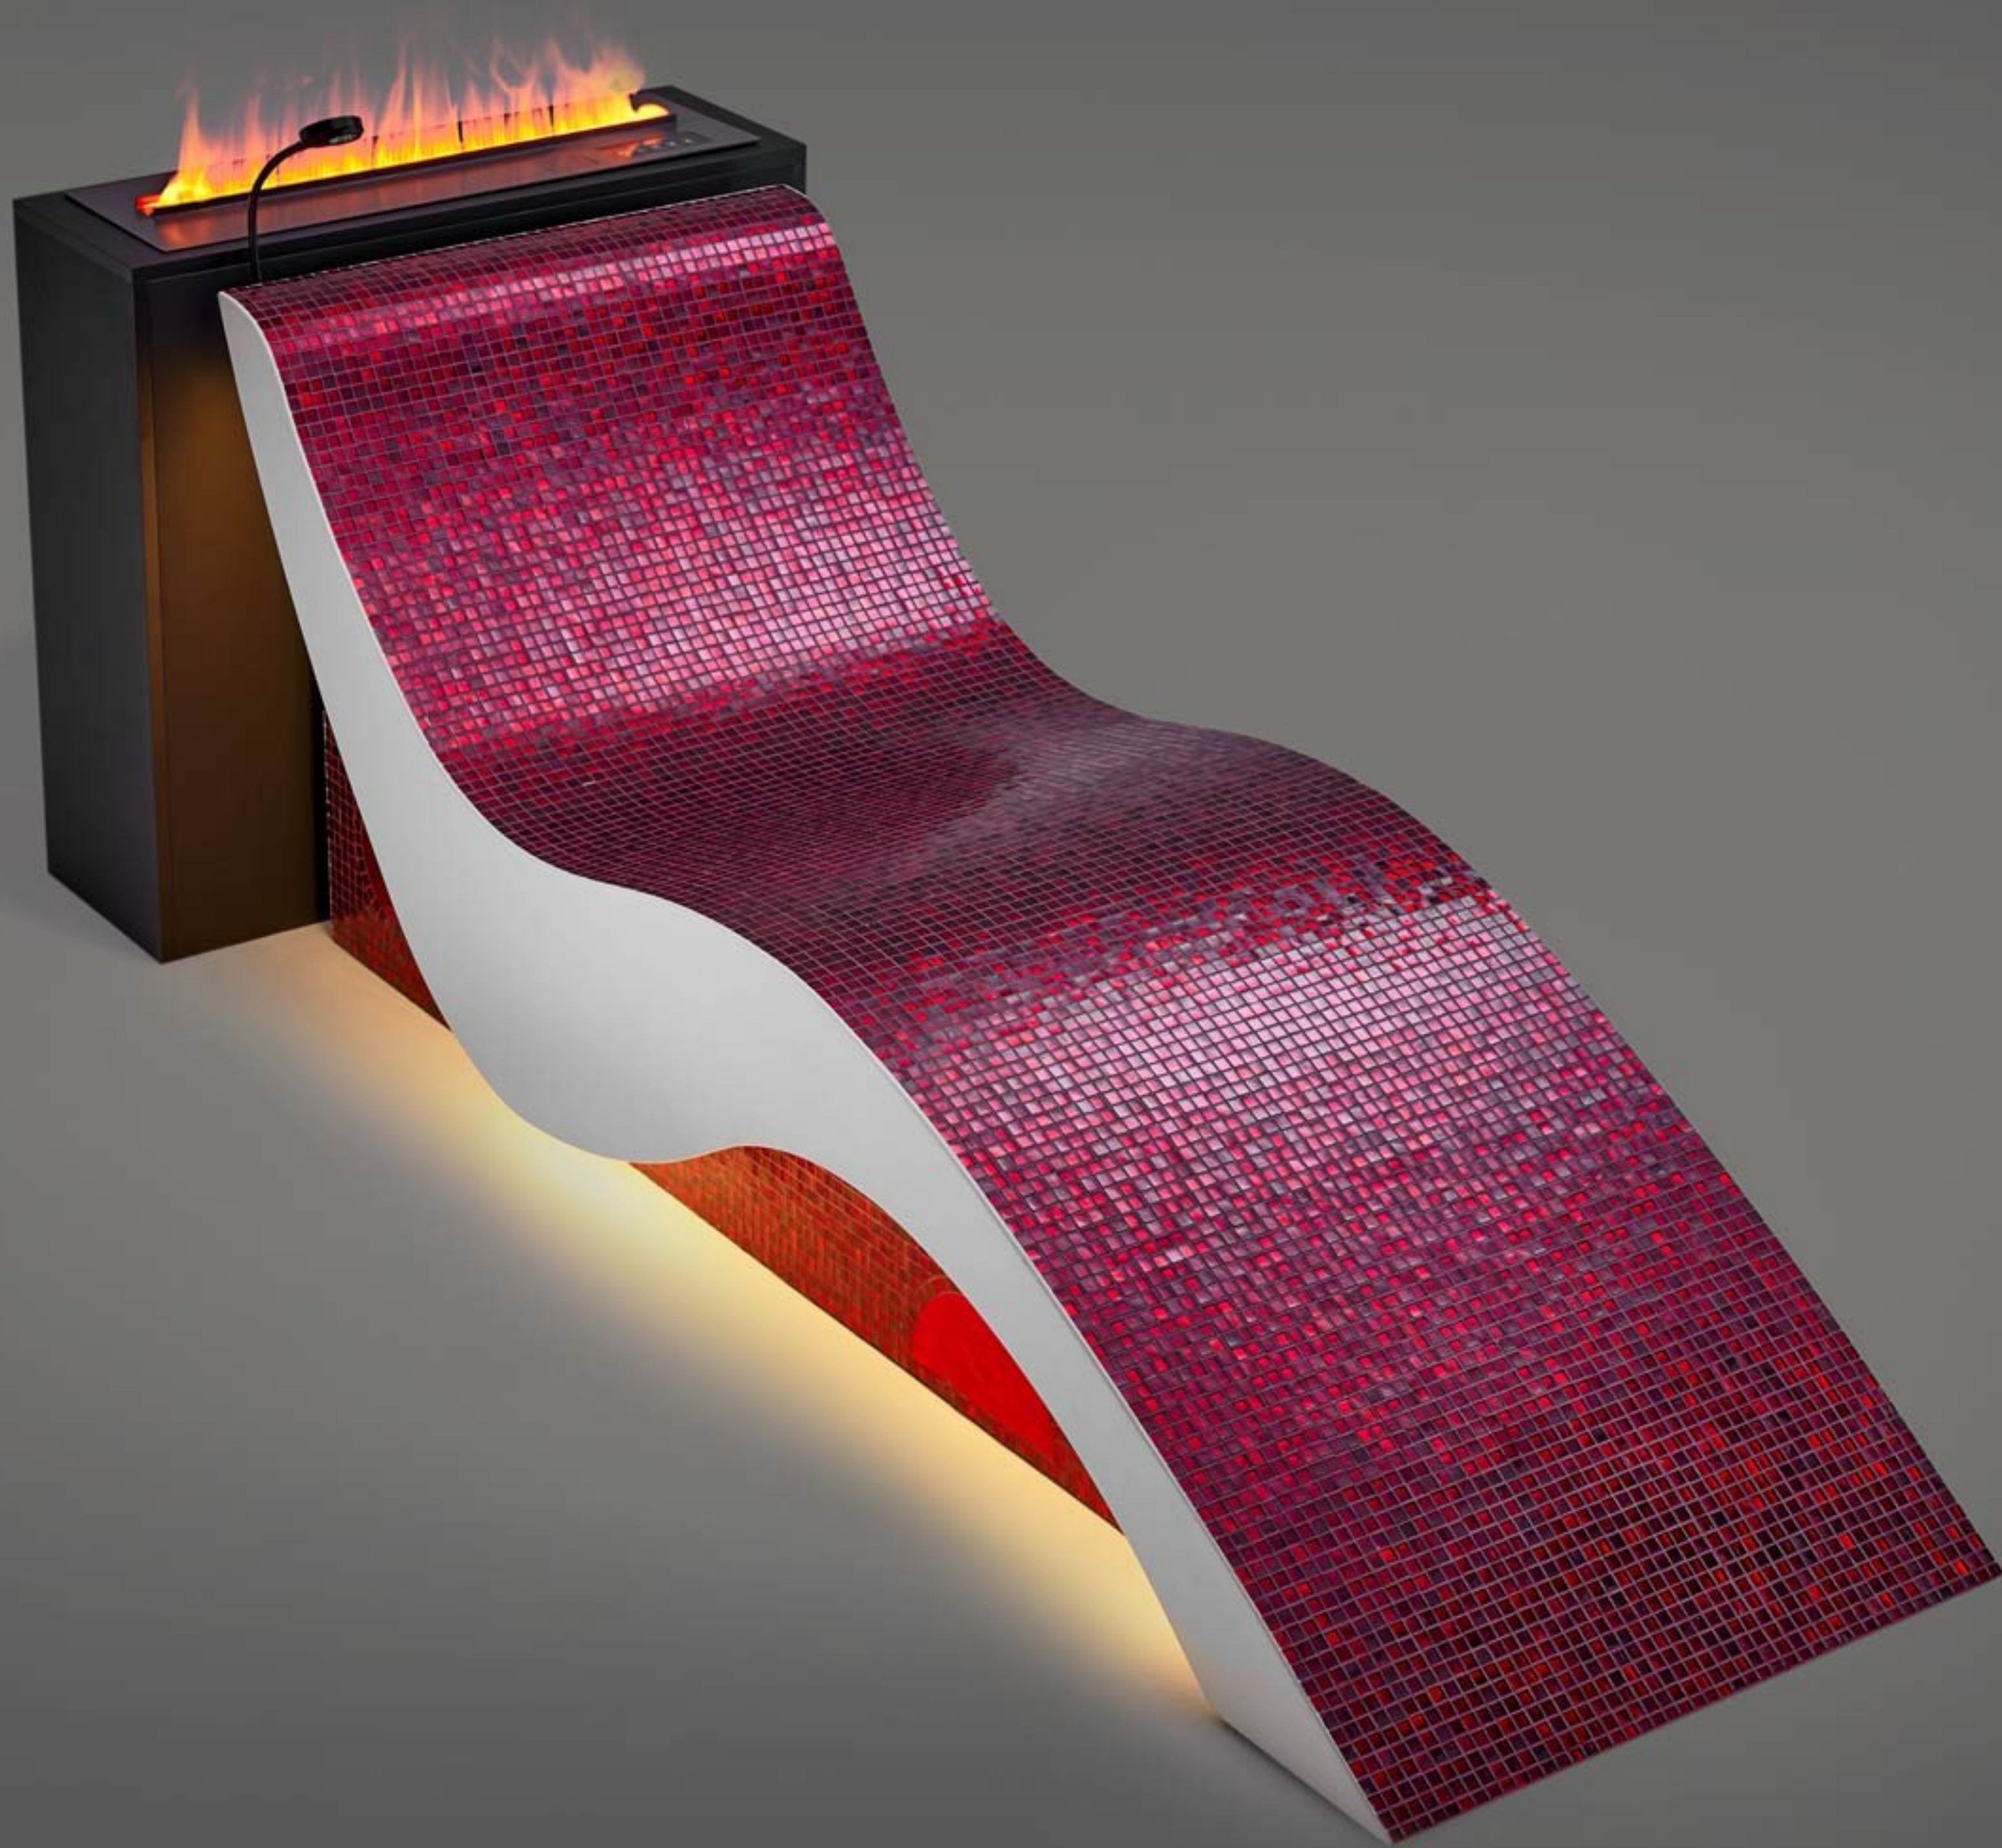

optional with
glass design
(glass DOTS)

A modern, dark-colored fire pit with a curved metal mesh front. The fire pit is filled with water, and a realistic 3D fire effect is visible behind the mesh. A small, adjustable lamp is mounted on the side of the fire pit.