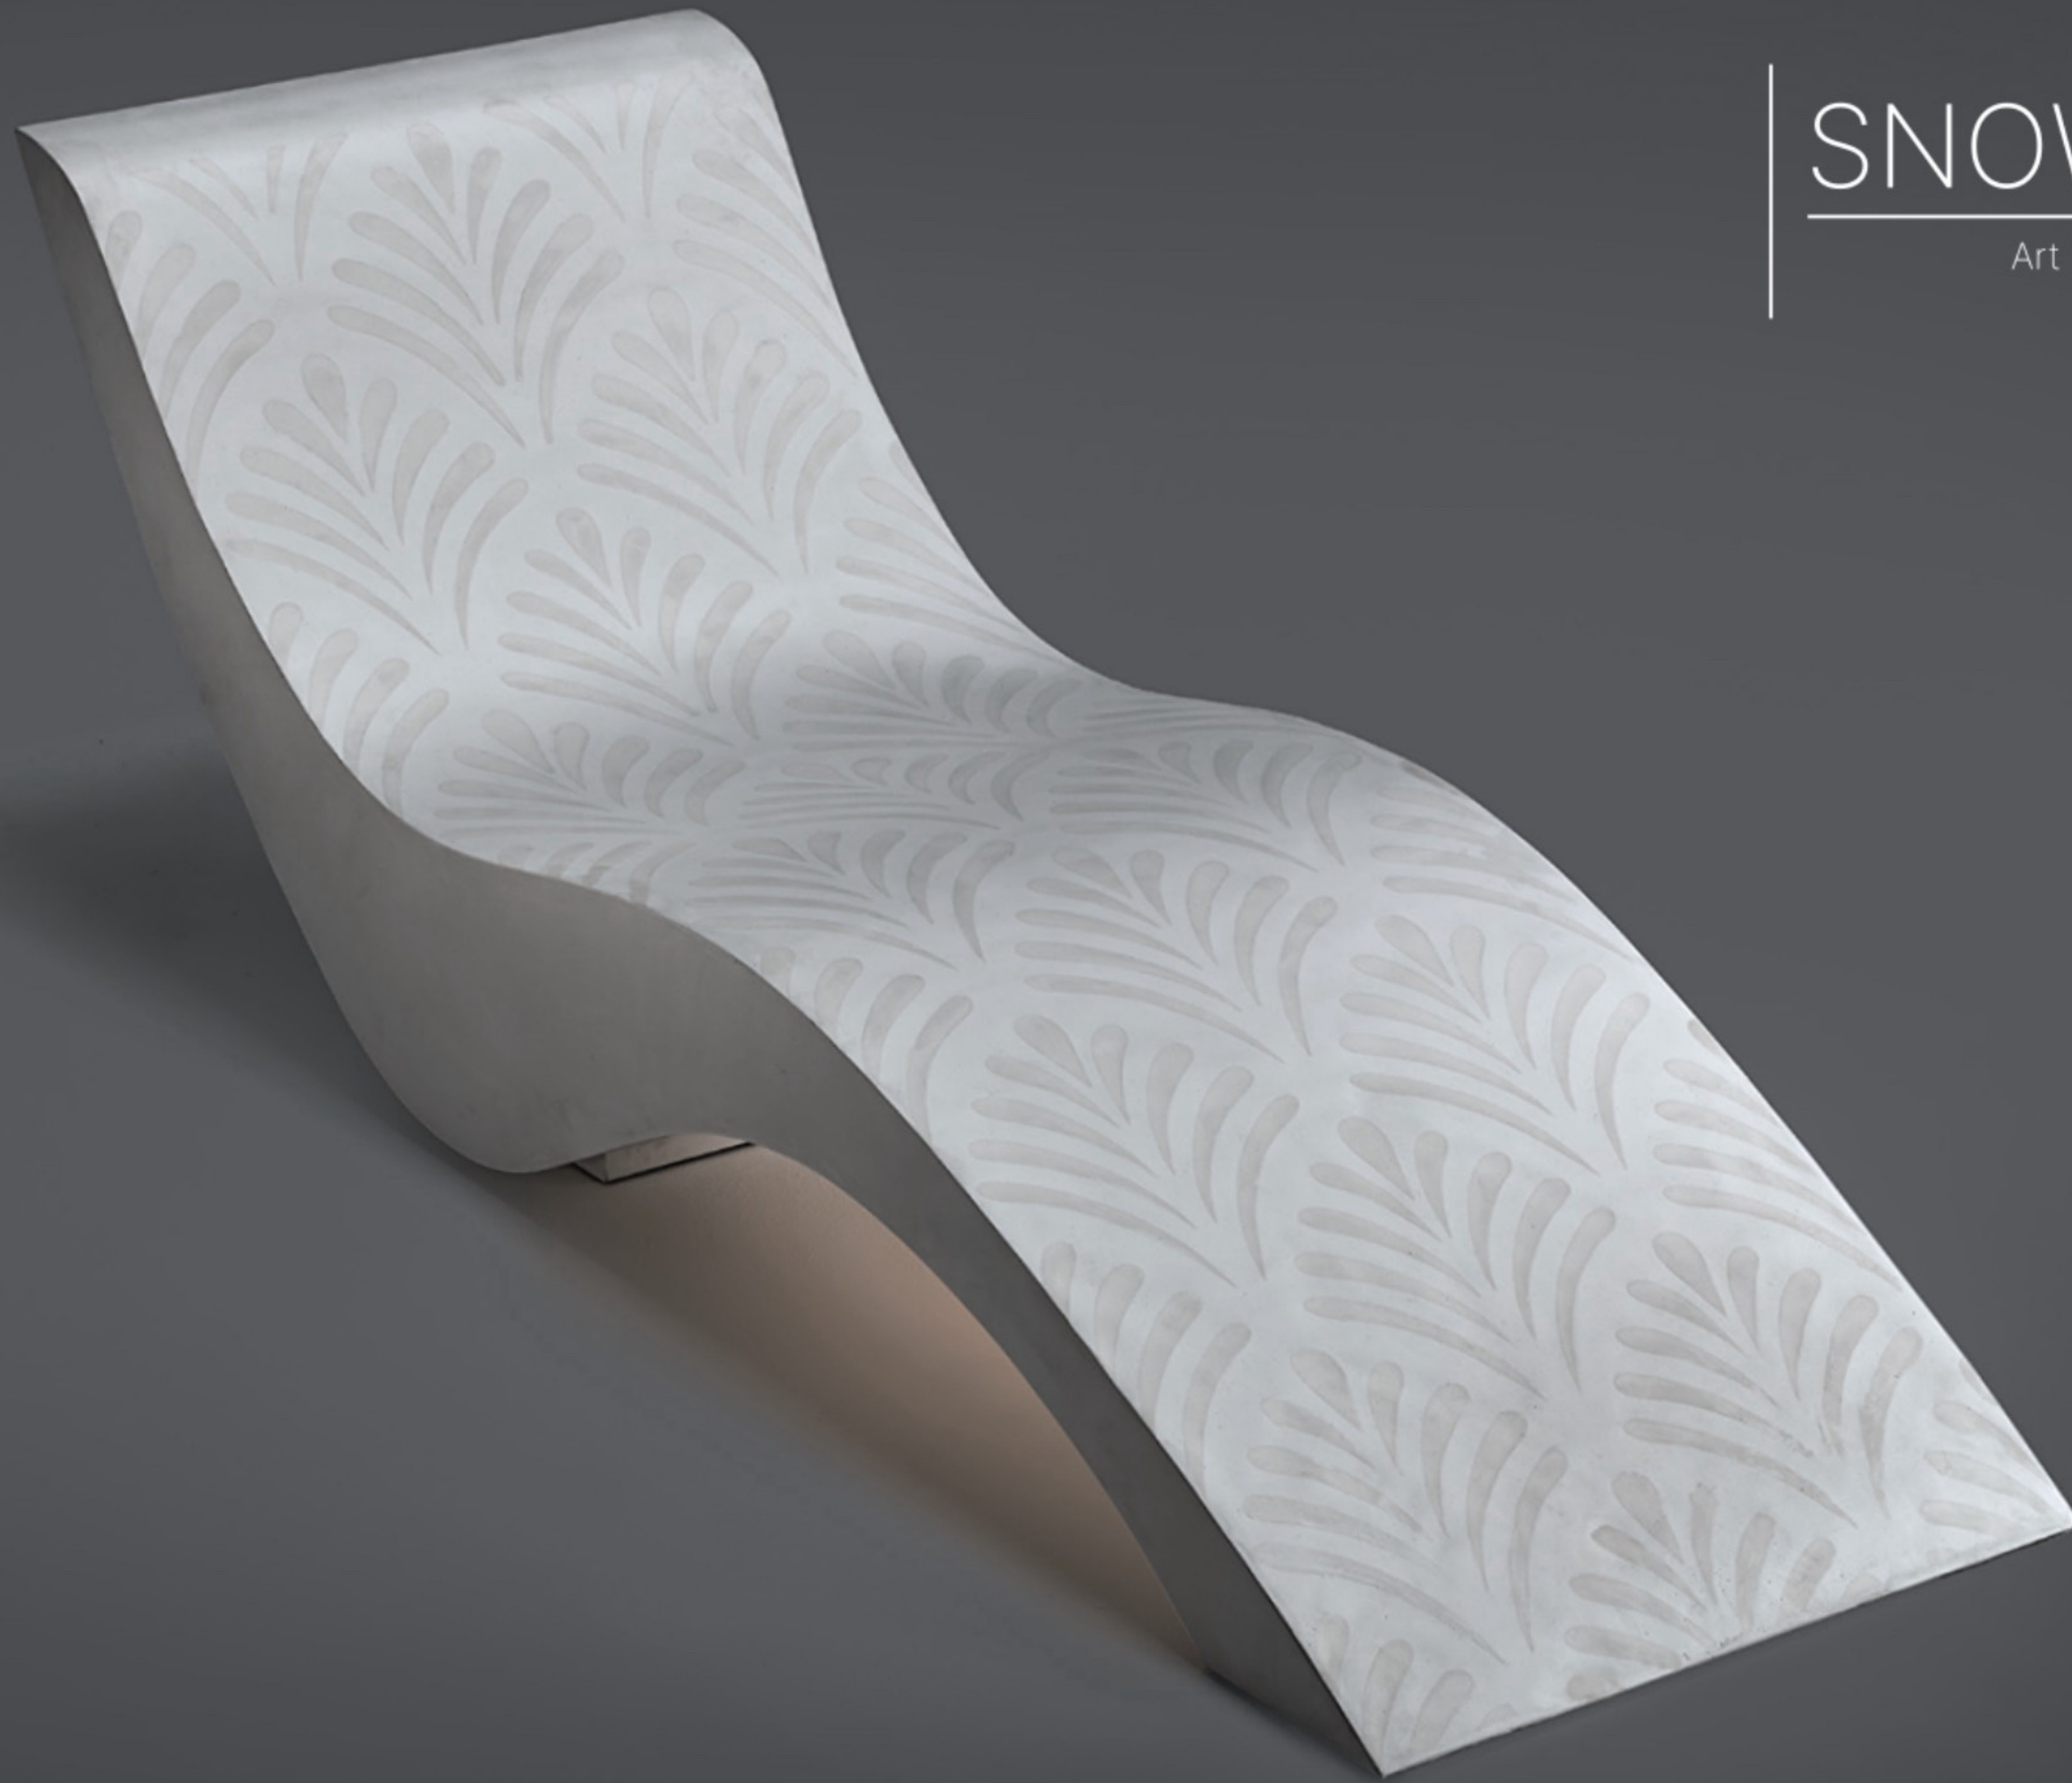

A handmade lounge in a concrete look in black/anthracite which gracefully integrates into the room concept.

SOLEUM

SNOWWHITE

Art by SOLEUM©

Heated concrete lounger “SNOW WHITE”

Puristic – white concrete

A heated lounger with a difference. The sober white microcement on this wellness lounger is puristic and elegant. With its charm of a pearl and the innocent white of a snowflake, it noticeably trumps other designs. When you touch the surface, your first admiration sets in. An external coolness should not lead you to believe that this beautiful specimen will not pamper you with a very pleasant warmth from the inside. Self-adjustable, you can adjust the desired temperature and relax at it and create space for your dreams.