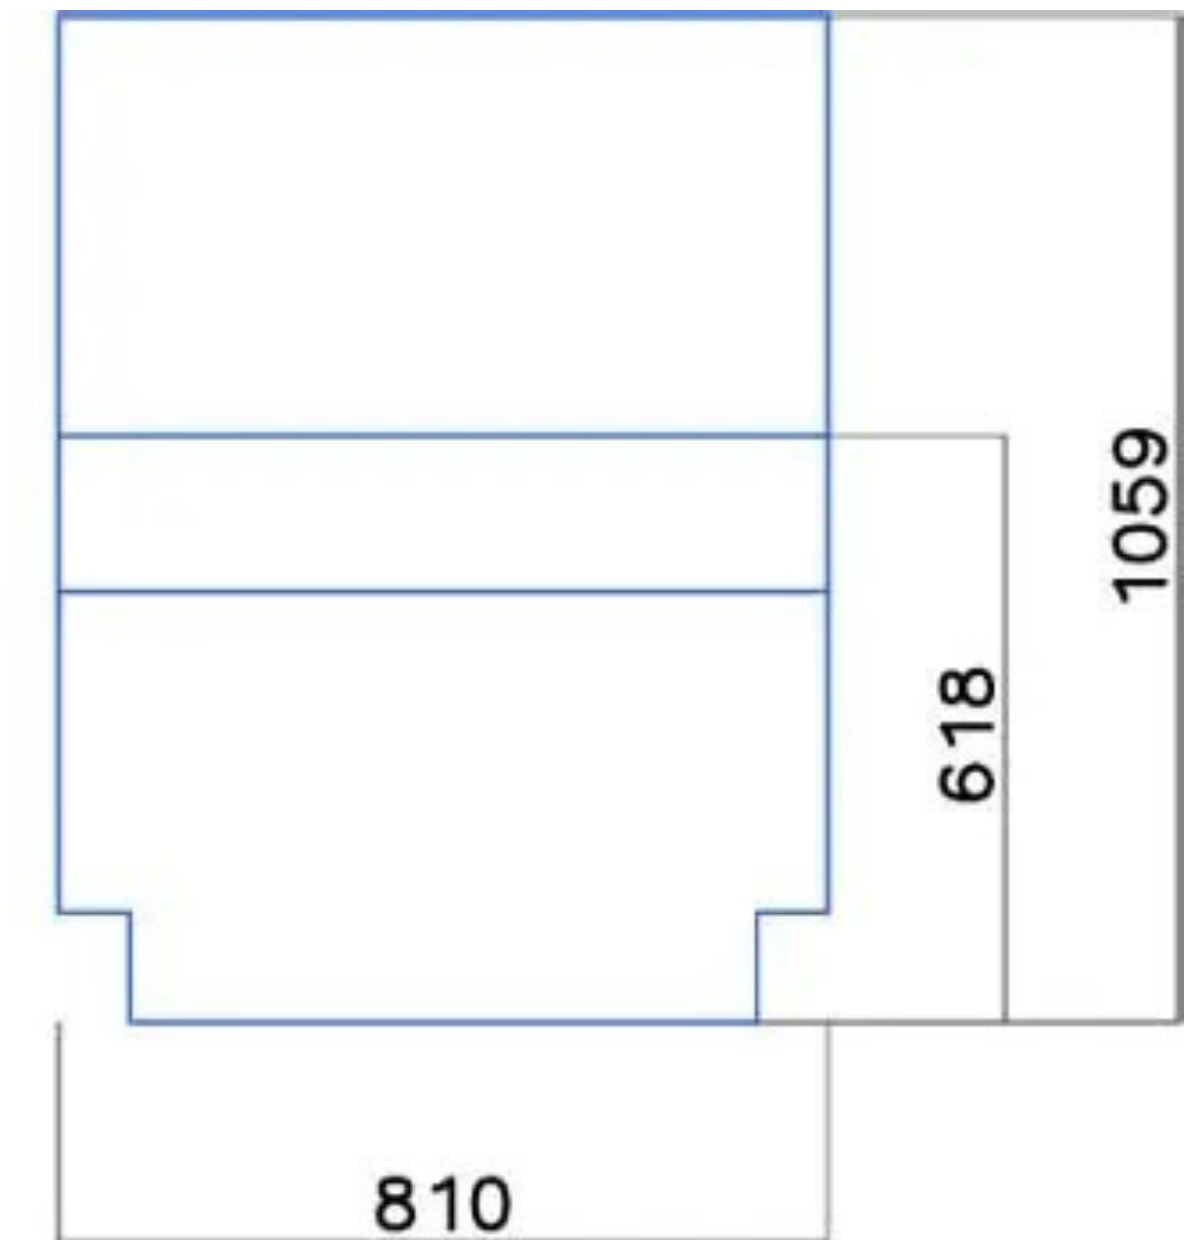

Dimensions: length 159cm, width 81cm, height 106cm

Weight: only 80kg

Dimensions valid for the models: LAGOON, WOODON

optional: Overlay

WOODON

Art by SOLEUM©

www.

HEATED INFRARED LOUNGER “WOODON”