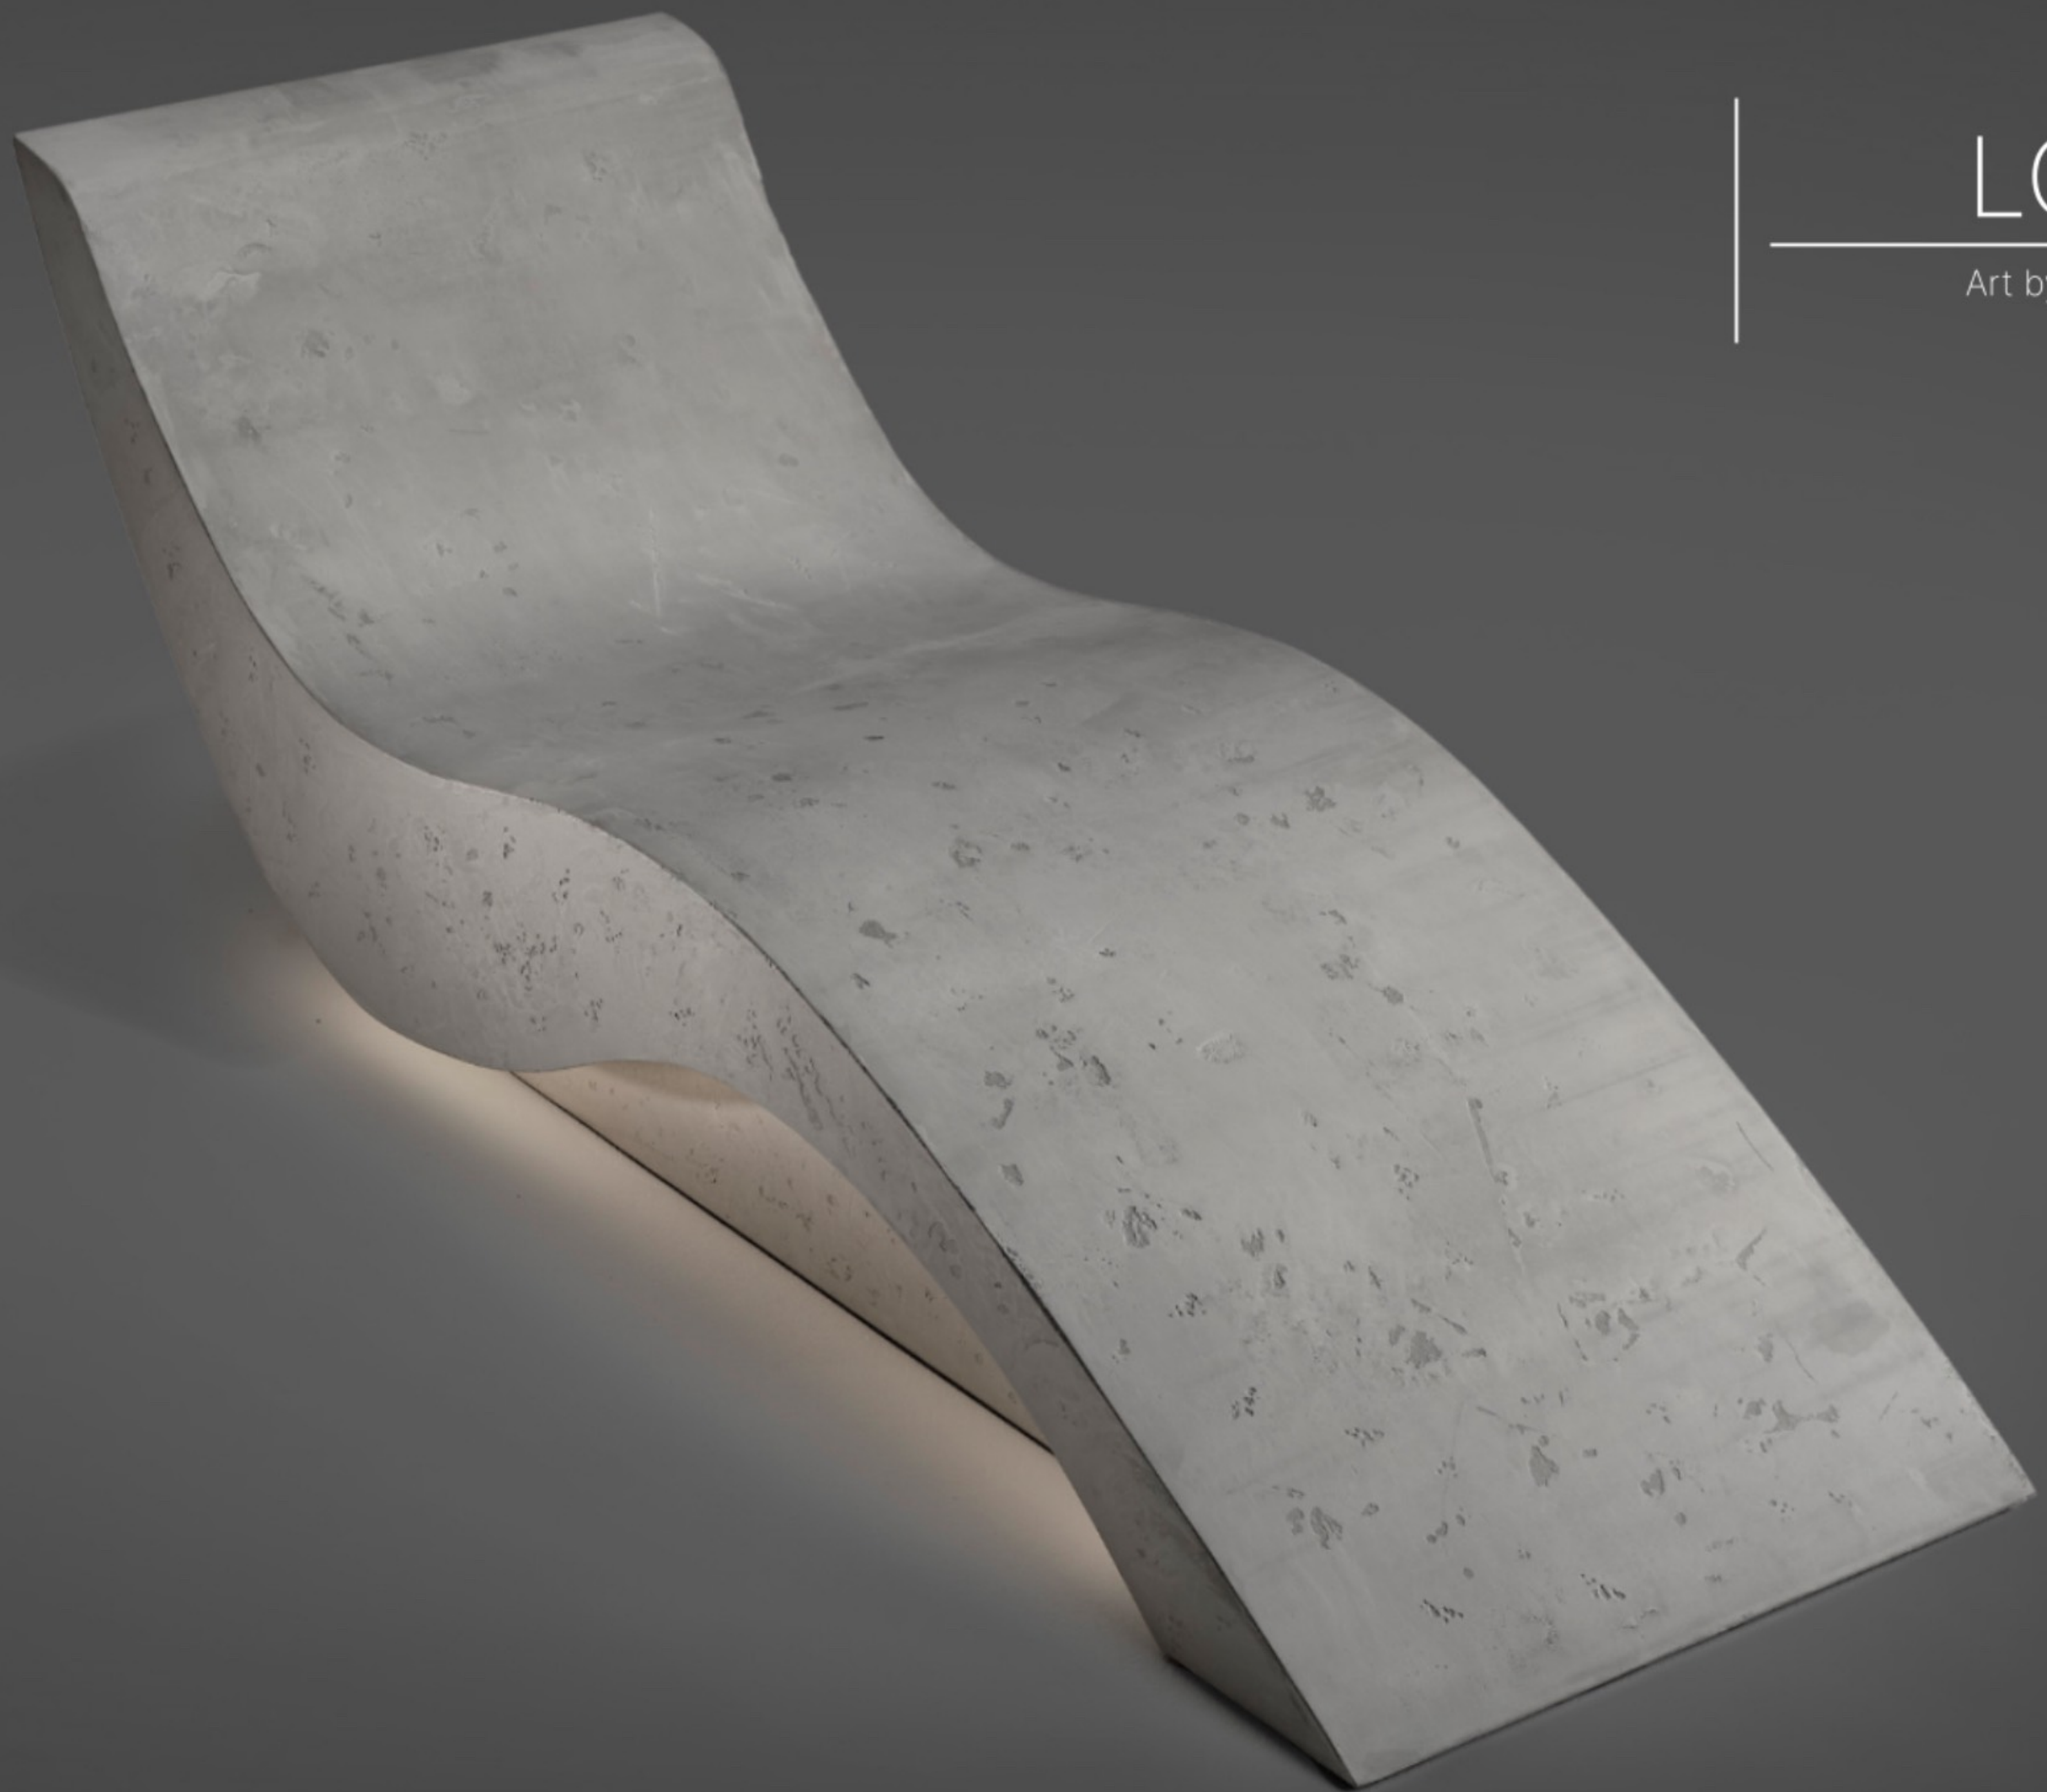

LOVT

Art by SOLEUM©

www.