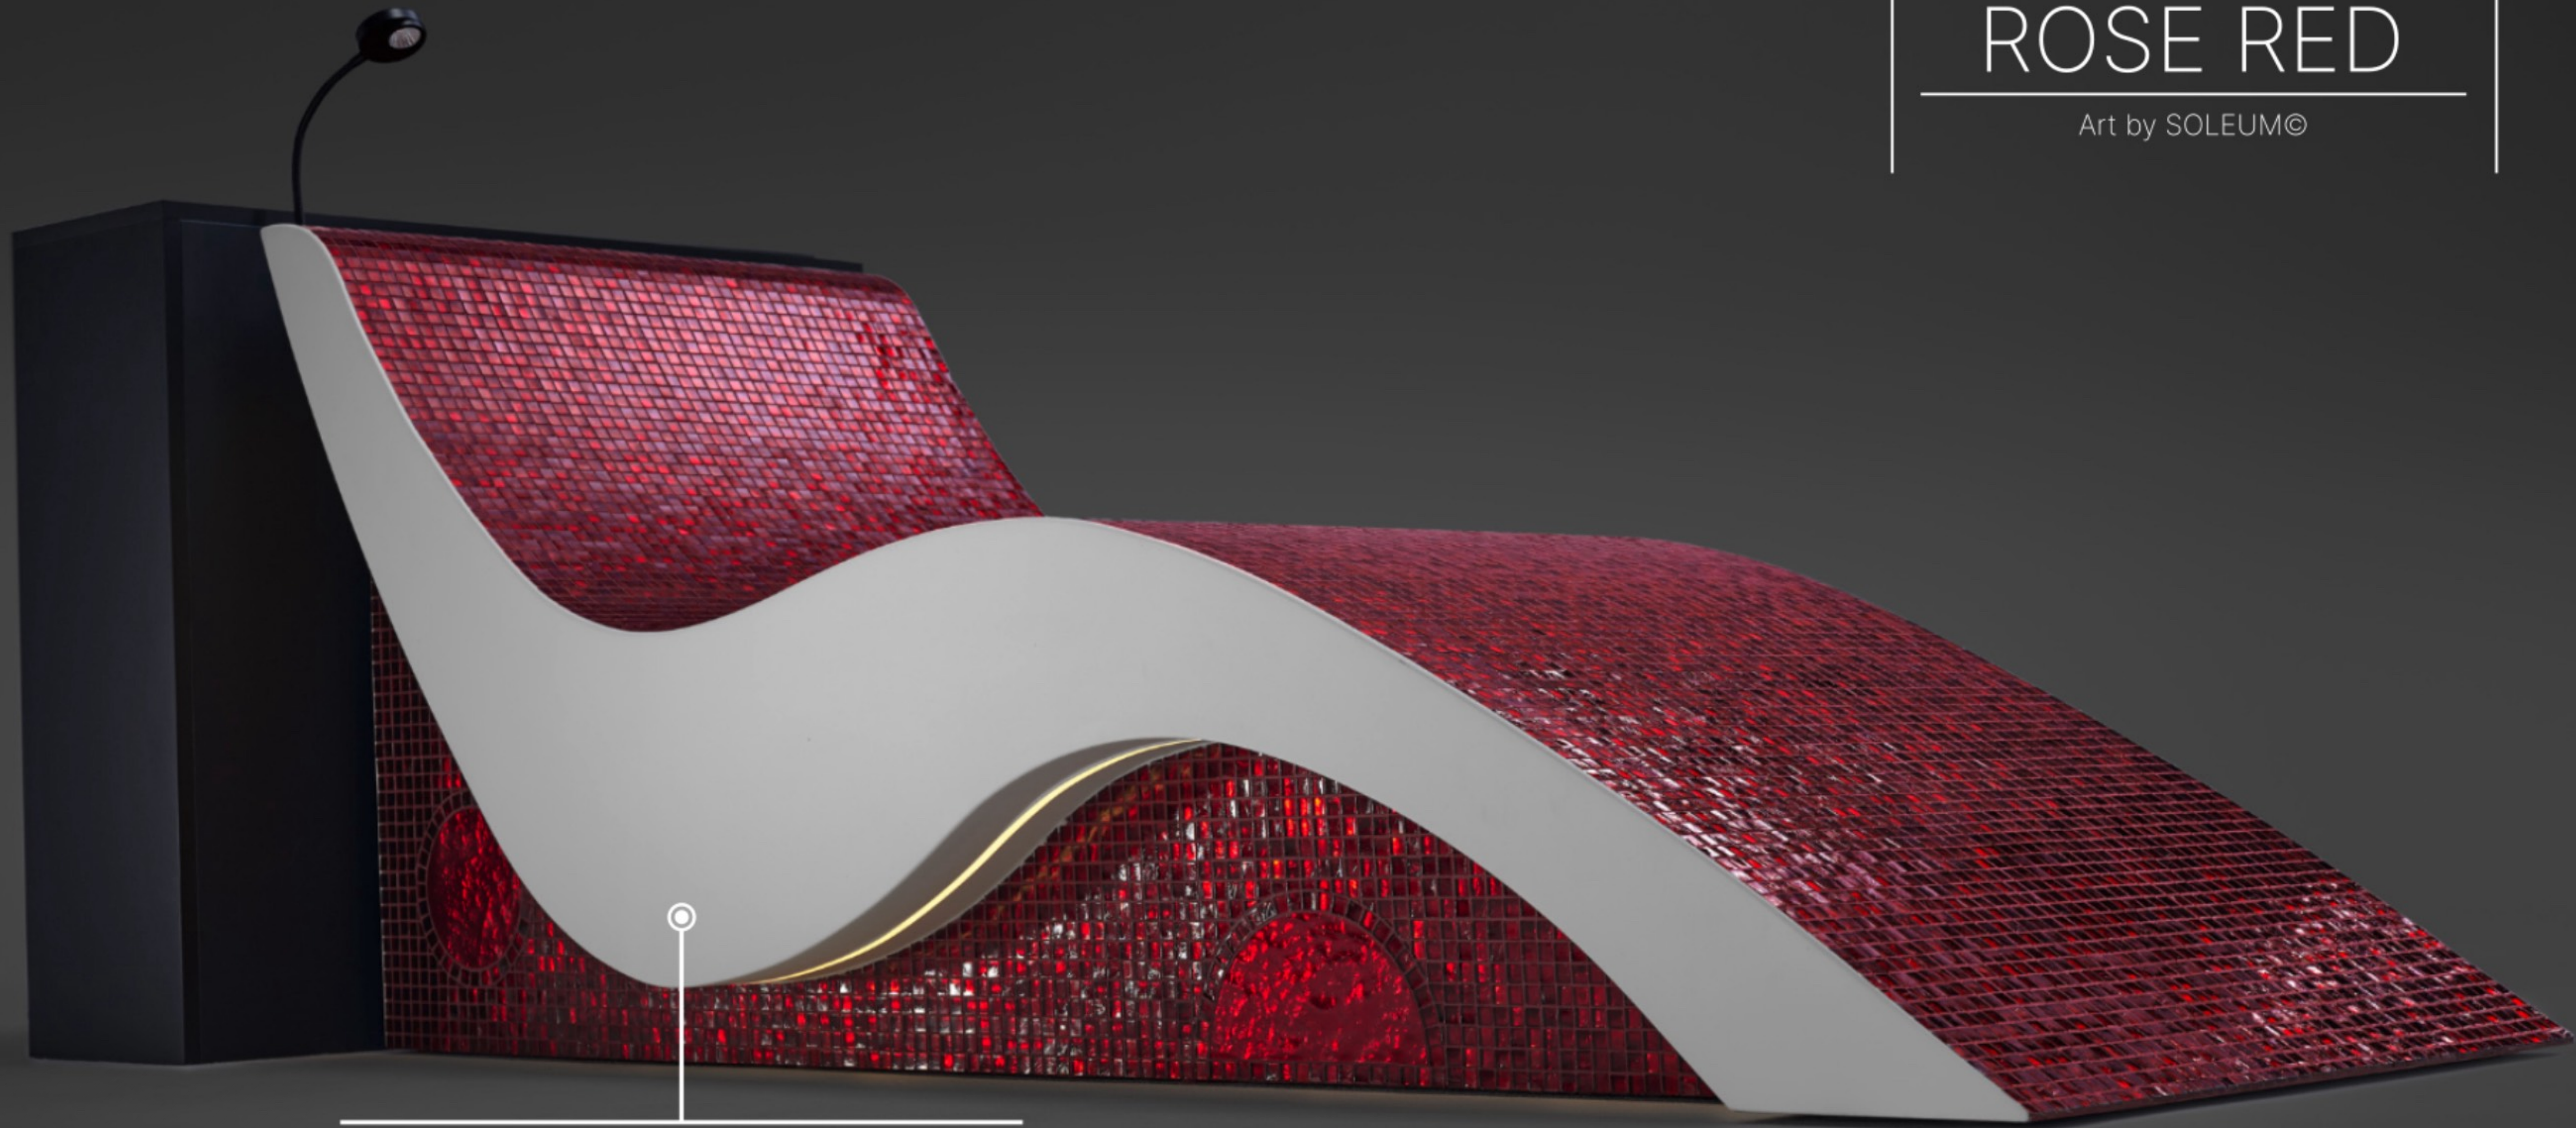

ROSE RED

Art by SOLEUM©

CONCRETE

different colors possible

WWW.