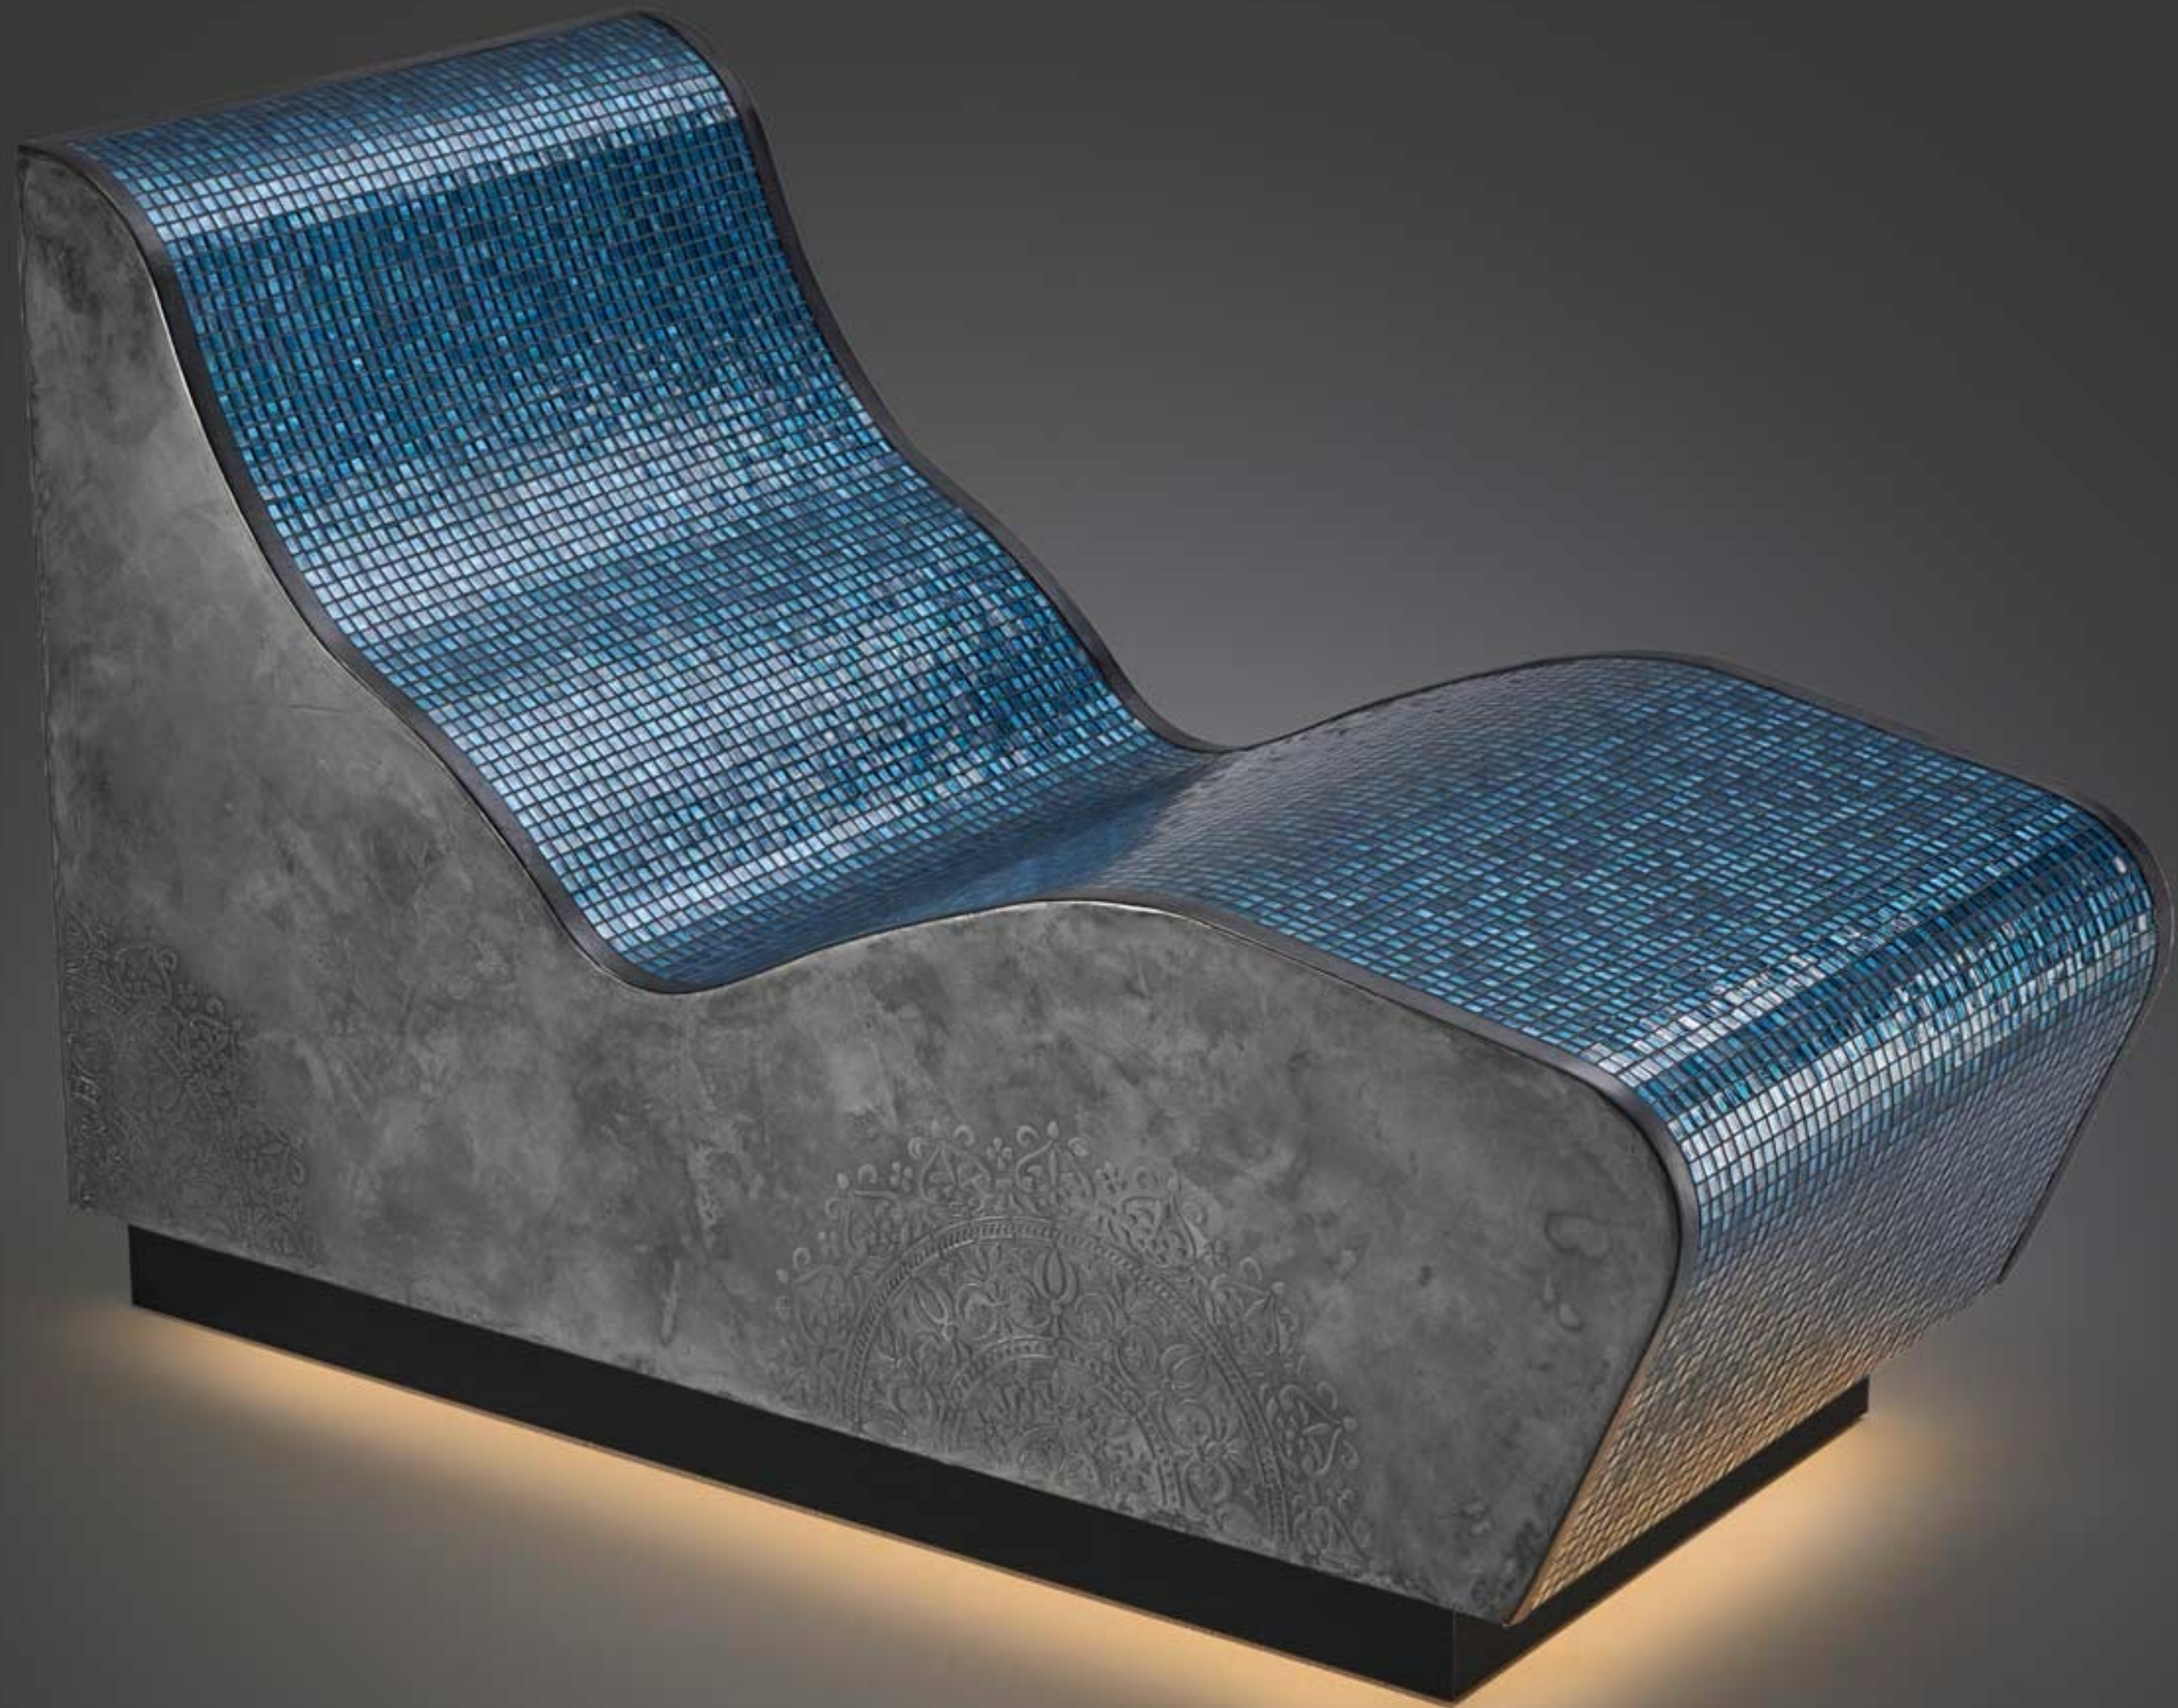

Dimensions: length 159cm, width 81cm, height 106cm

Weight: only 80kg

Dimensions valid for the models: LAGOON, WOODON

optional: Overlay

WOODON

Art by SOLEUM©

www.

HEATED INFRARED LOUNGER “WOODON”