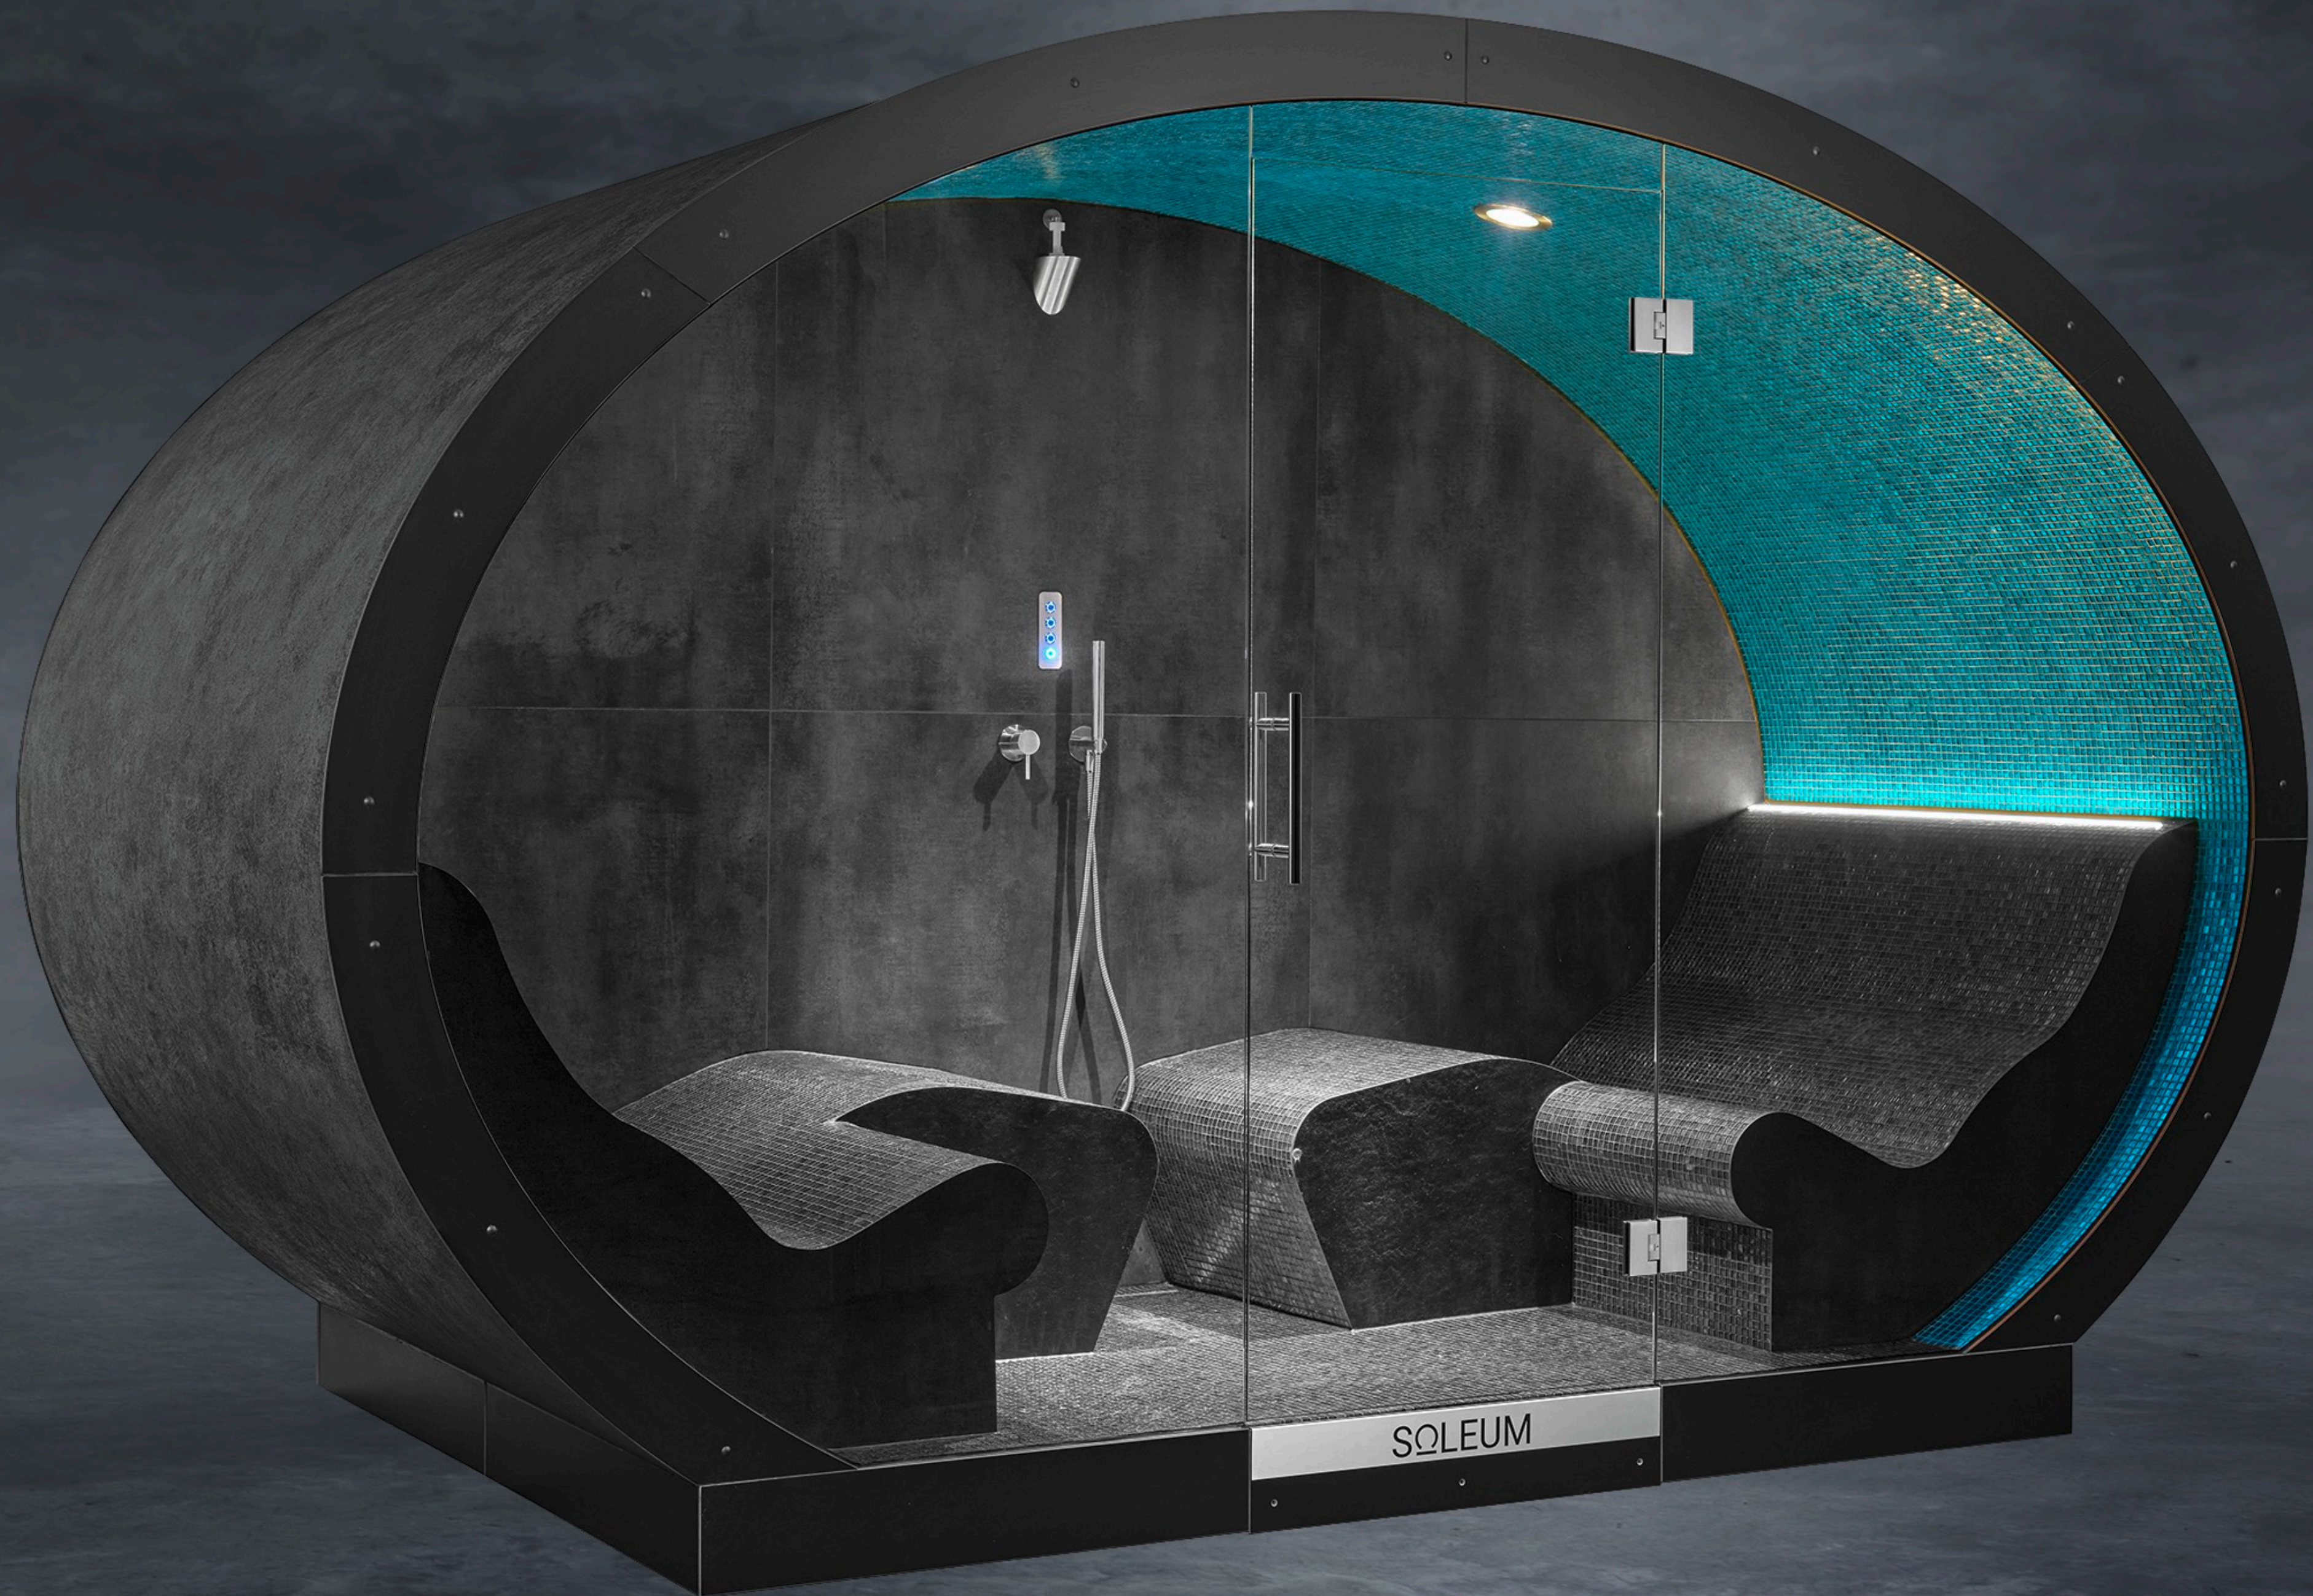

SOLEUM

Health SPA

3 MODELS OUTDOOR SPAs

OMEGA
The Basic ONE

ELLIPSE
Maximum Comfort

EGG
The Eyecatcher

OUTDOOR SPA Abmessungen / Dimensions

Health SPA

OMEGA

ROMANTIK HOTEL
NEHCHSIRH
PARSBERG

SOLEUM

SOLEUM

EGG

Steam bath, Salt inhalation
Tepidarium, Music,
Halotherapy,.....

Bronze Coating

Halotherapy (dry salt)

SICIS

SOLEUM
ART & SPA

SICIS

ELLIPSE

SOLEUM

SOLEUM

SOLEUM

SOLEUM