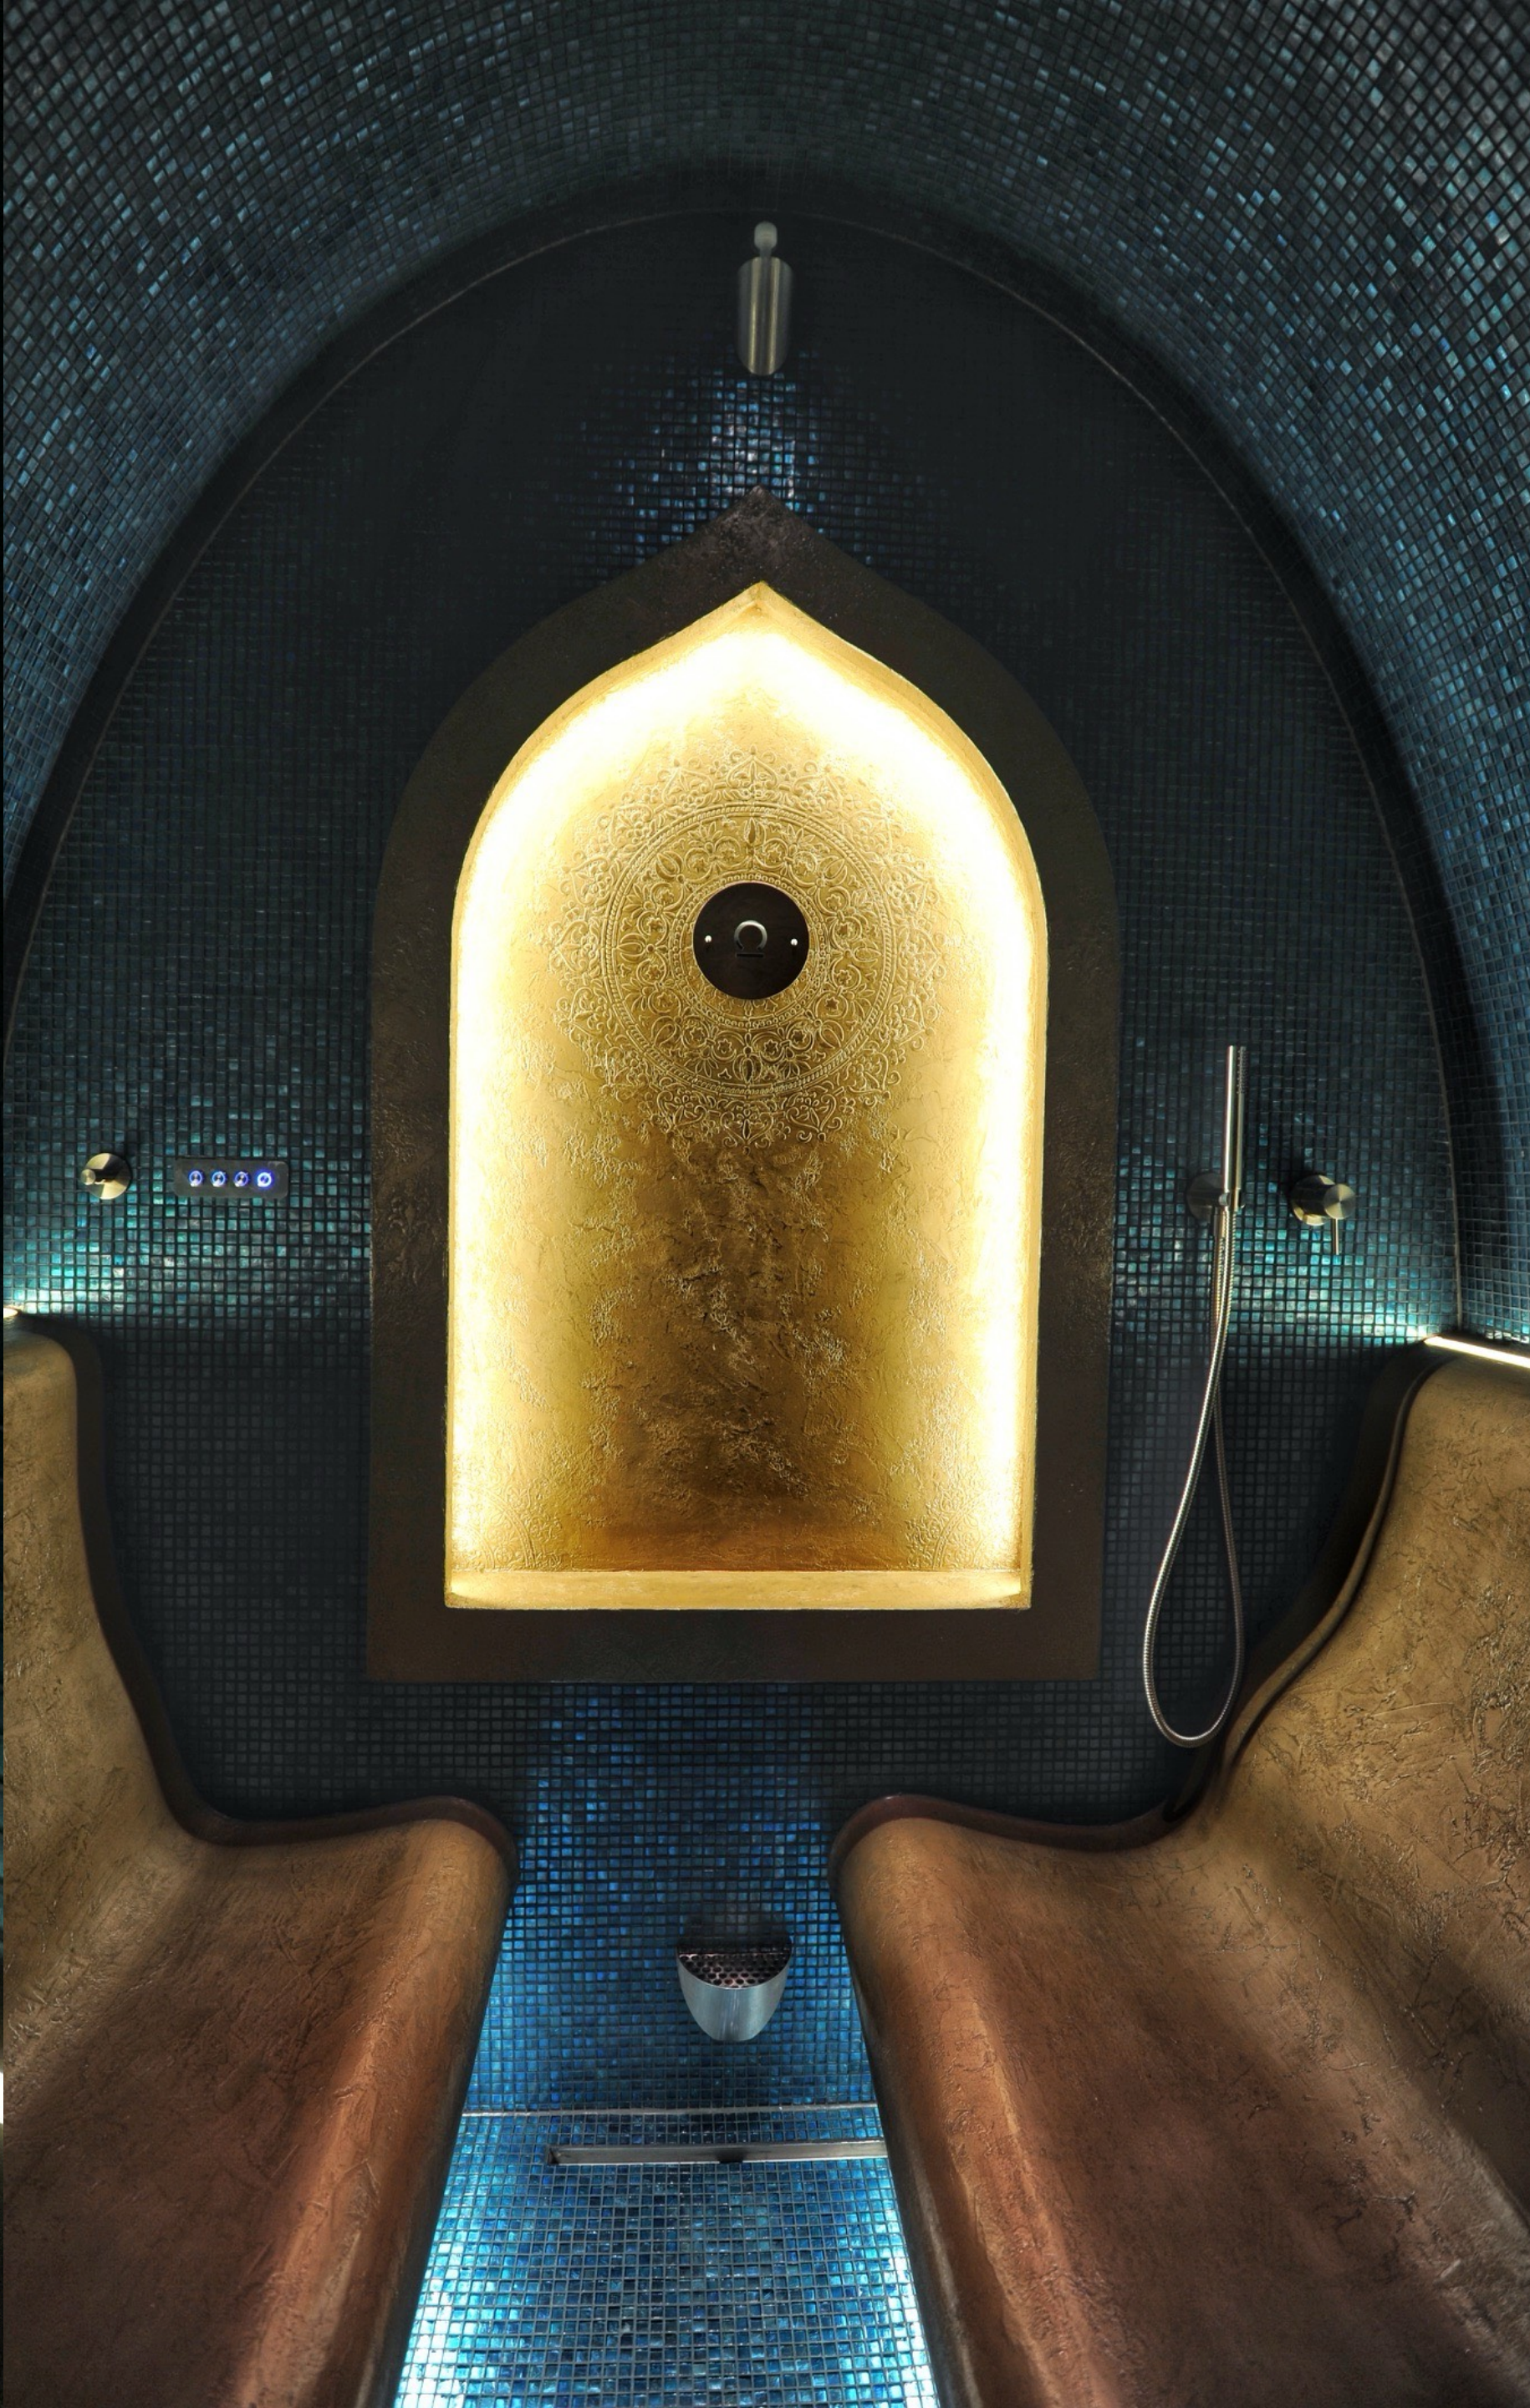

SOLEUM

Health SPA

3 MODELS OUTDOOR SPAs

OMEGA
The Basic ONE

ELLIPSE
Maximum Comfort

EGG
The Eyecatcher

OUTDOOR SPA Abmessungen / Dimensions

Health SPA

OMEGA

ROMANTIK HOTEL
NEHCHSIRH
PARSBERG

SOLEUM

SOLEUM

EGG

Steam bath, Salt inhalation
Tepidarium, Music,
Halotherapy,.....

Bronze Coating

Halotherapy (dry salt)