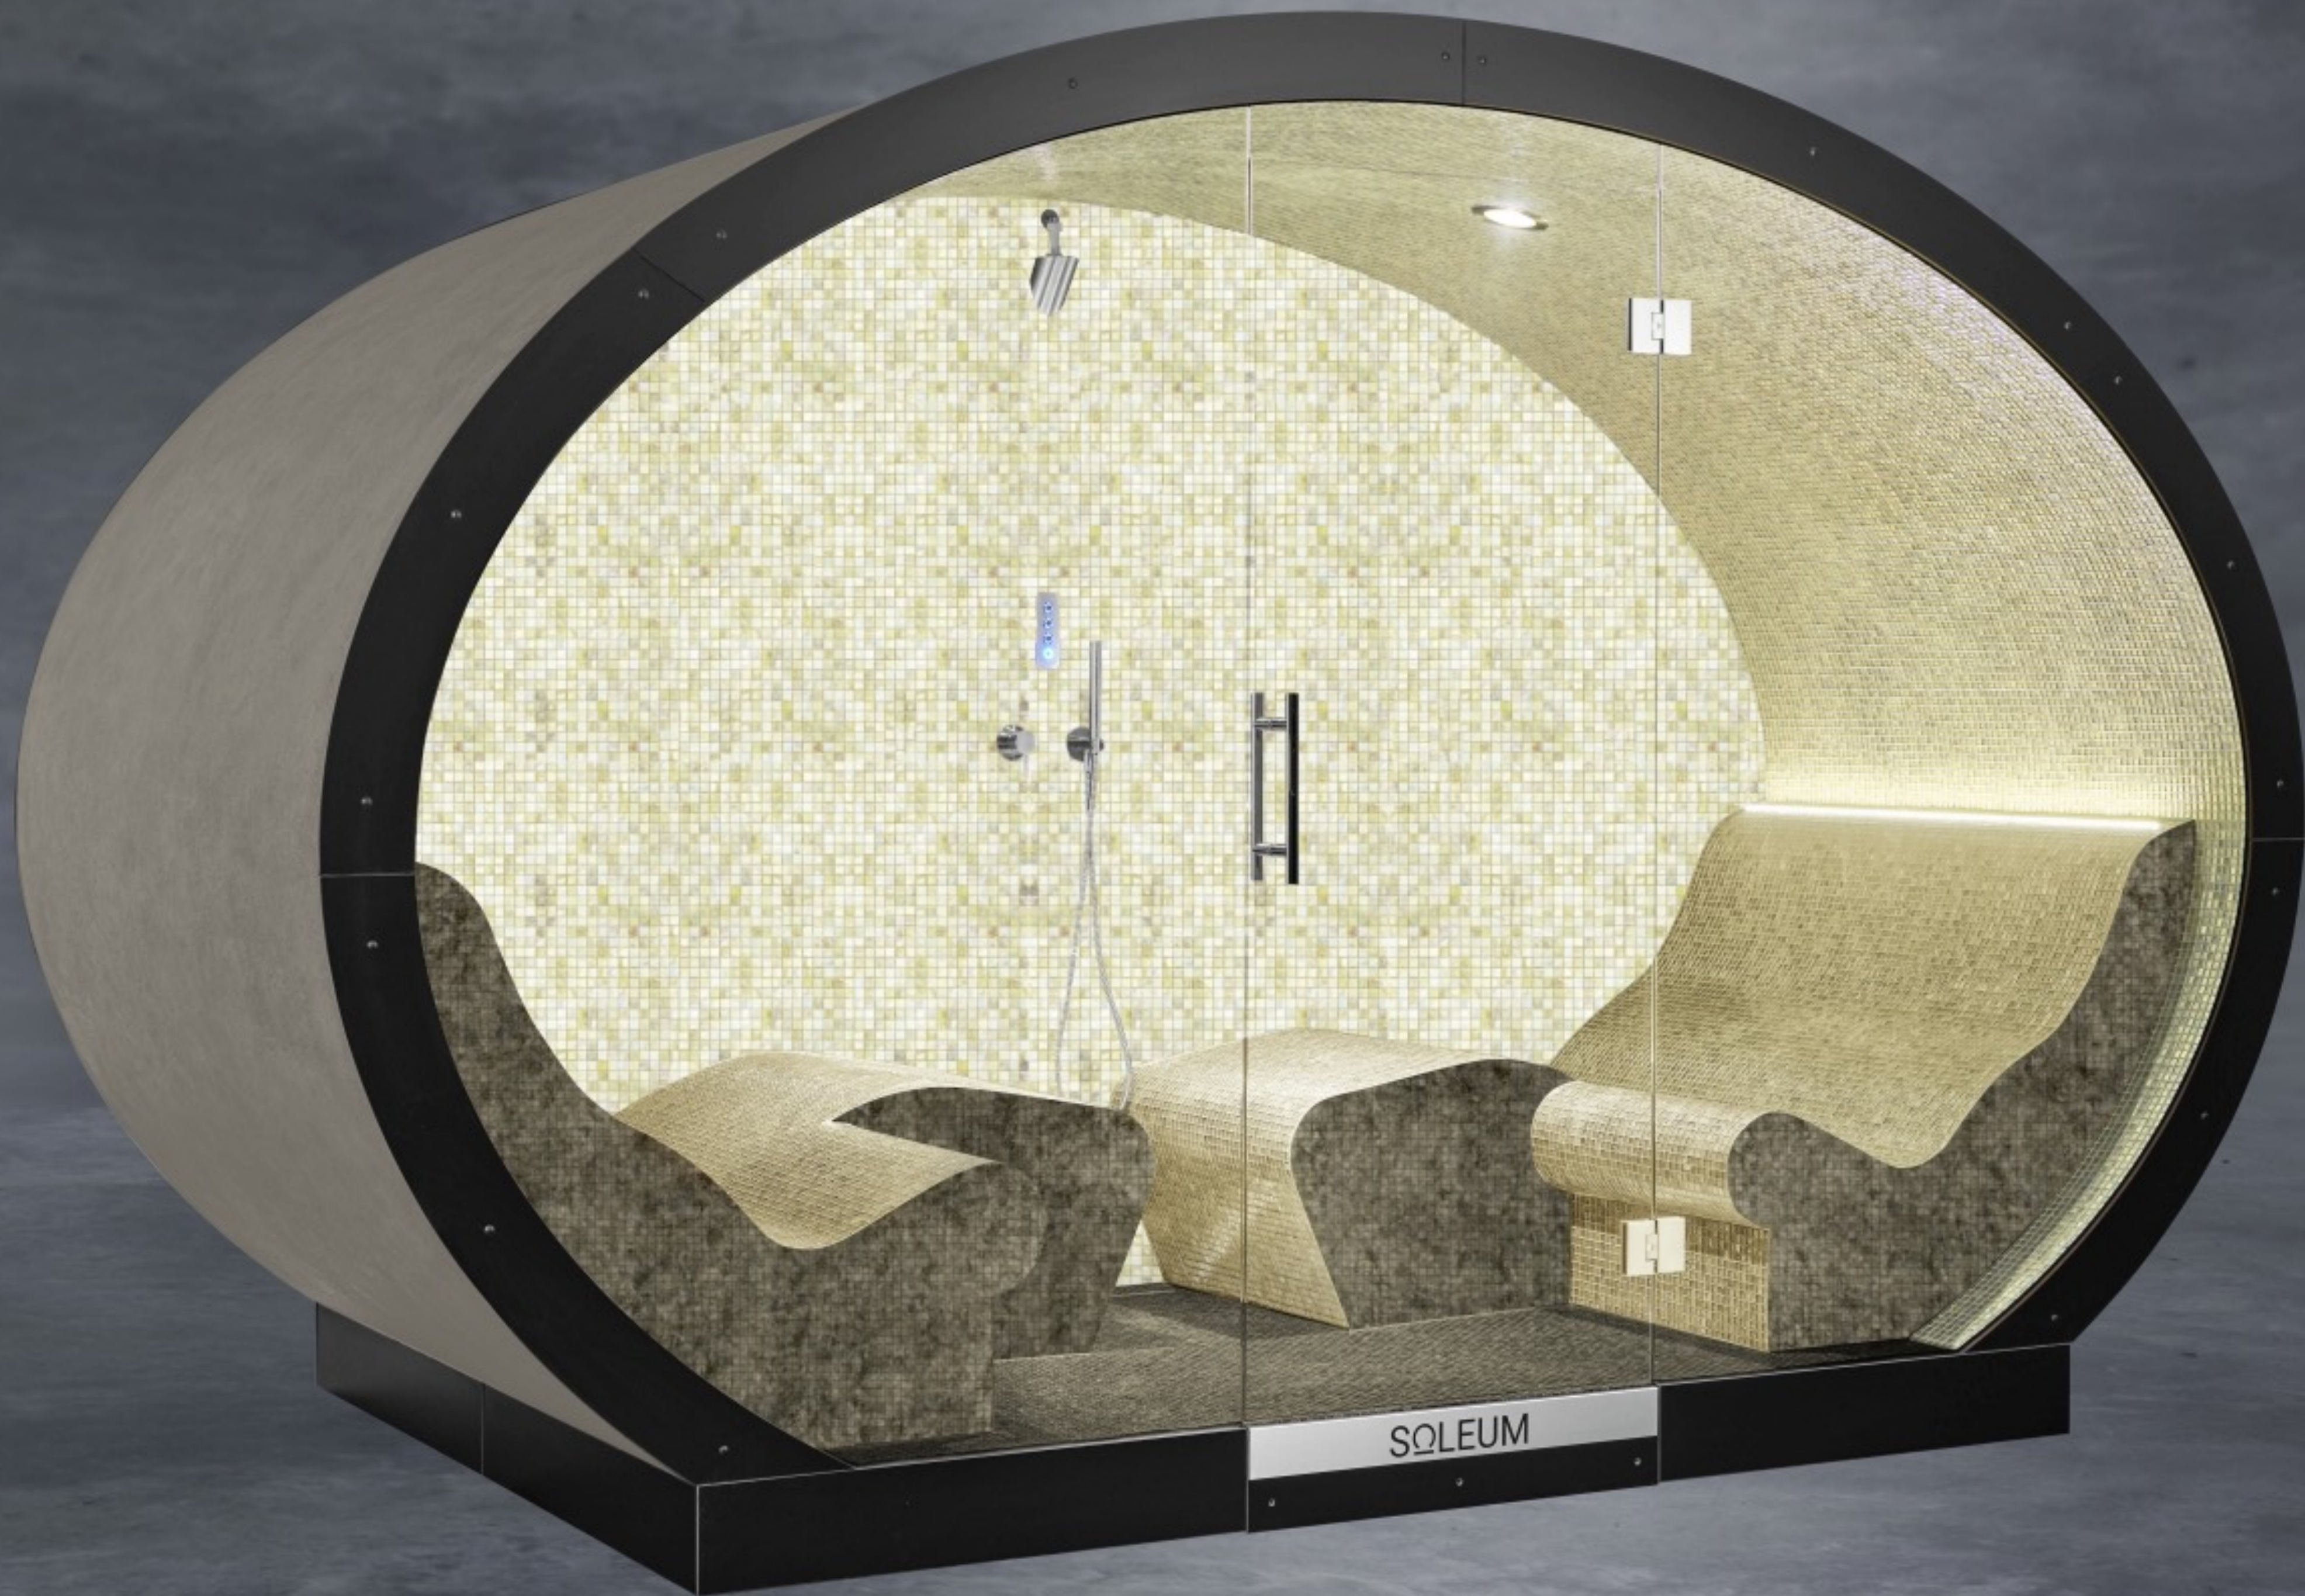

SOLEUM

Health SPA

3 MODELS OUTDOOR SPAs

OMEGA
The Basic ONE

ELLIPSE
Maximum Comfort

EGG
The Eyecatcher

OUTDOOR SPA Abmessungen / Dimensions

Health SPA

Gewicht / Weight: ca. 500kg

Gewicht / Weight: ca. 600kg

Gewicht / Weight: ca. 1200kg

Alle Abmessungen in mm. Die Tiefe aller Kabinen ist ca. 1700mm : Dimensions are in mm. The depth of the cabins is about 1700mm.

SICIS

SOLEUM
ART & SPA

SICIS

ELLIPSE

SOLEUM

SOLEUM

SOLEUM

SOLEUM