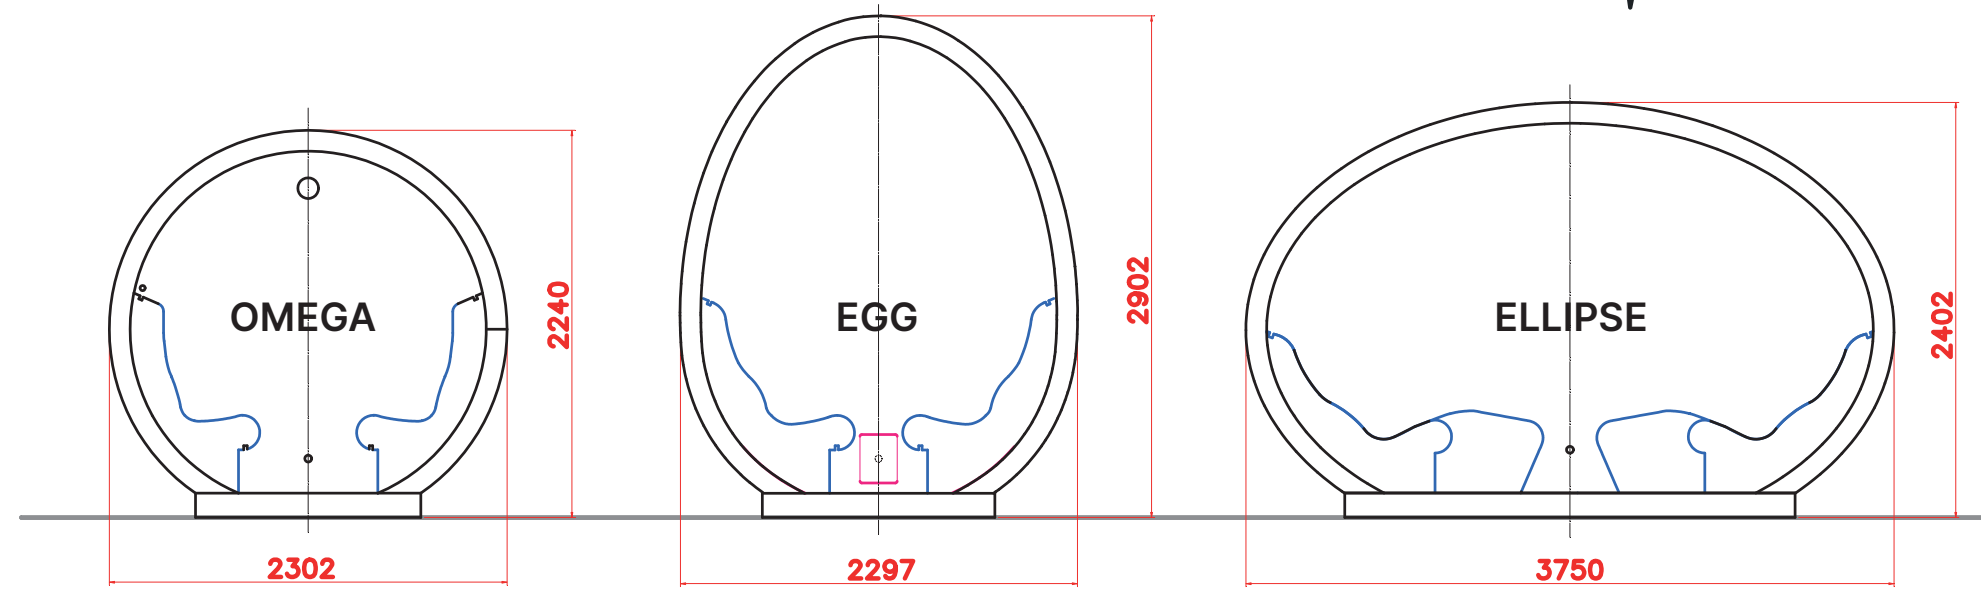

SOLEUM

Health SPA

3 MODELS OUTDOOR SPAs

OMEGA
The Basic ONE

ELLIPSE
Maximum Comfort

EGG
The Eyecatcher

OUTDOOR SPA Abmessungen / Dimensions

Health SPA

Gewicht / Weight: ca. 500kg

Gewicht / Weight: ca. 600kg

Gewicht / Weight: ca. 1200kg

Alle Abmessungen in mm. Die Tiefe aller Kabinen ist ca. 1700mm : Dimensions are in mm. The depth of the cabins is about 1700mm.