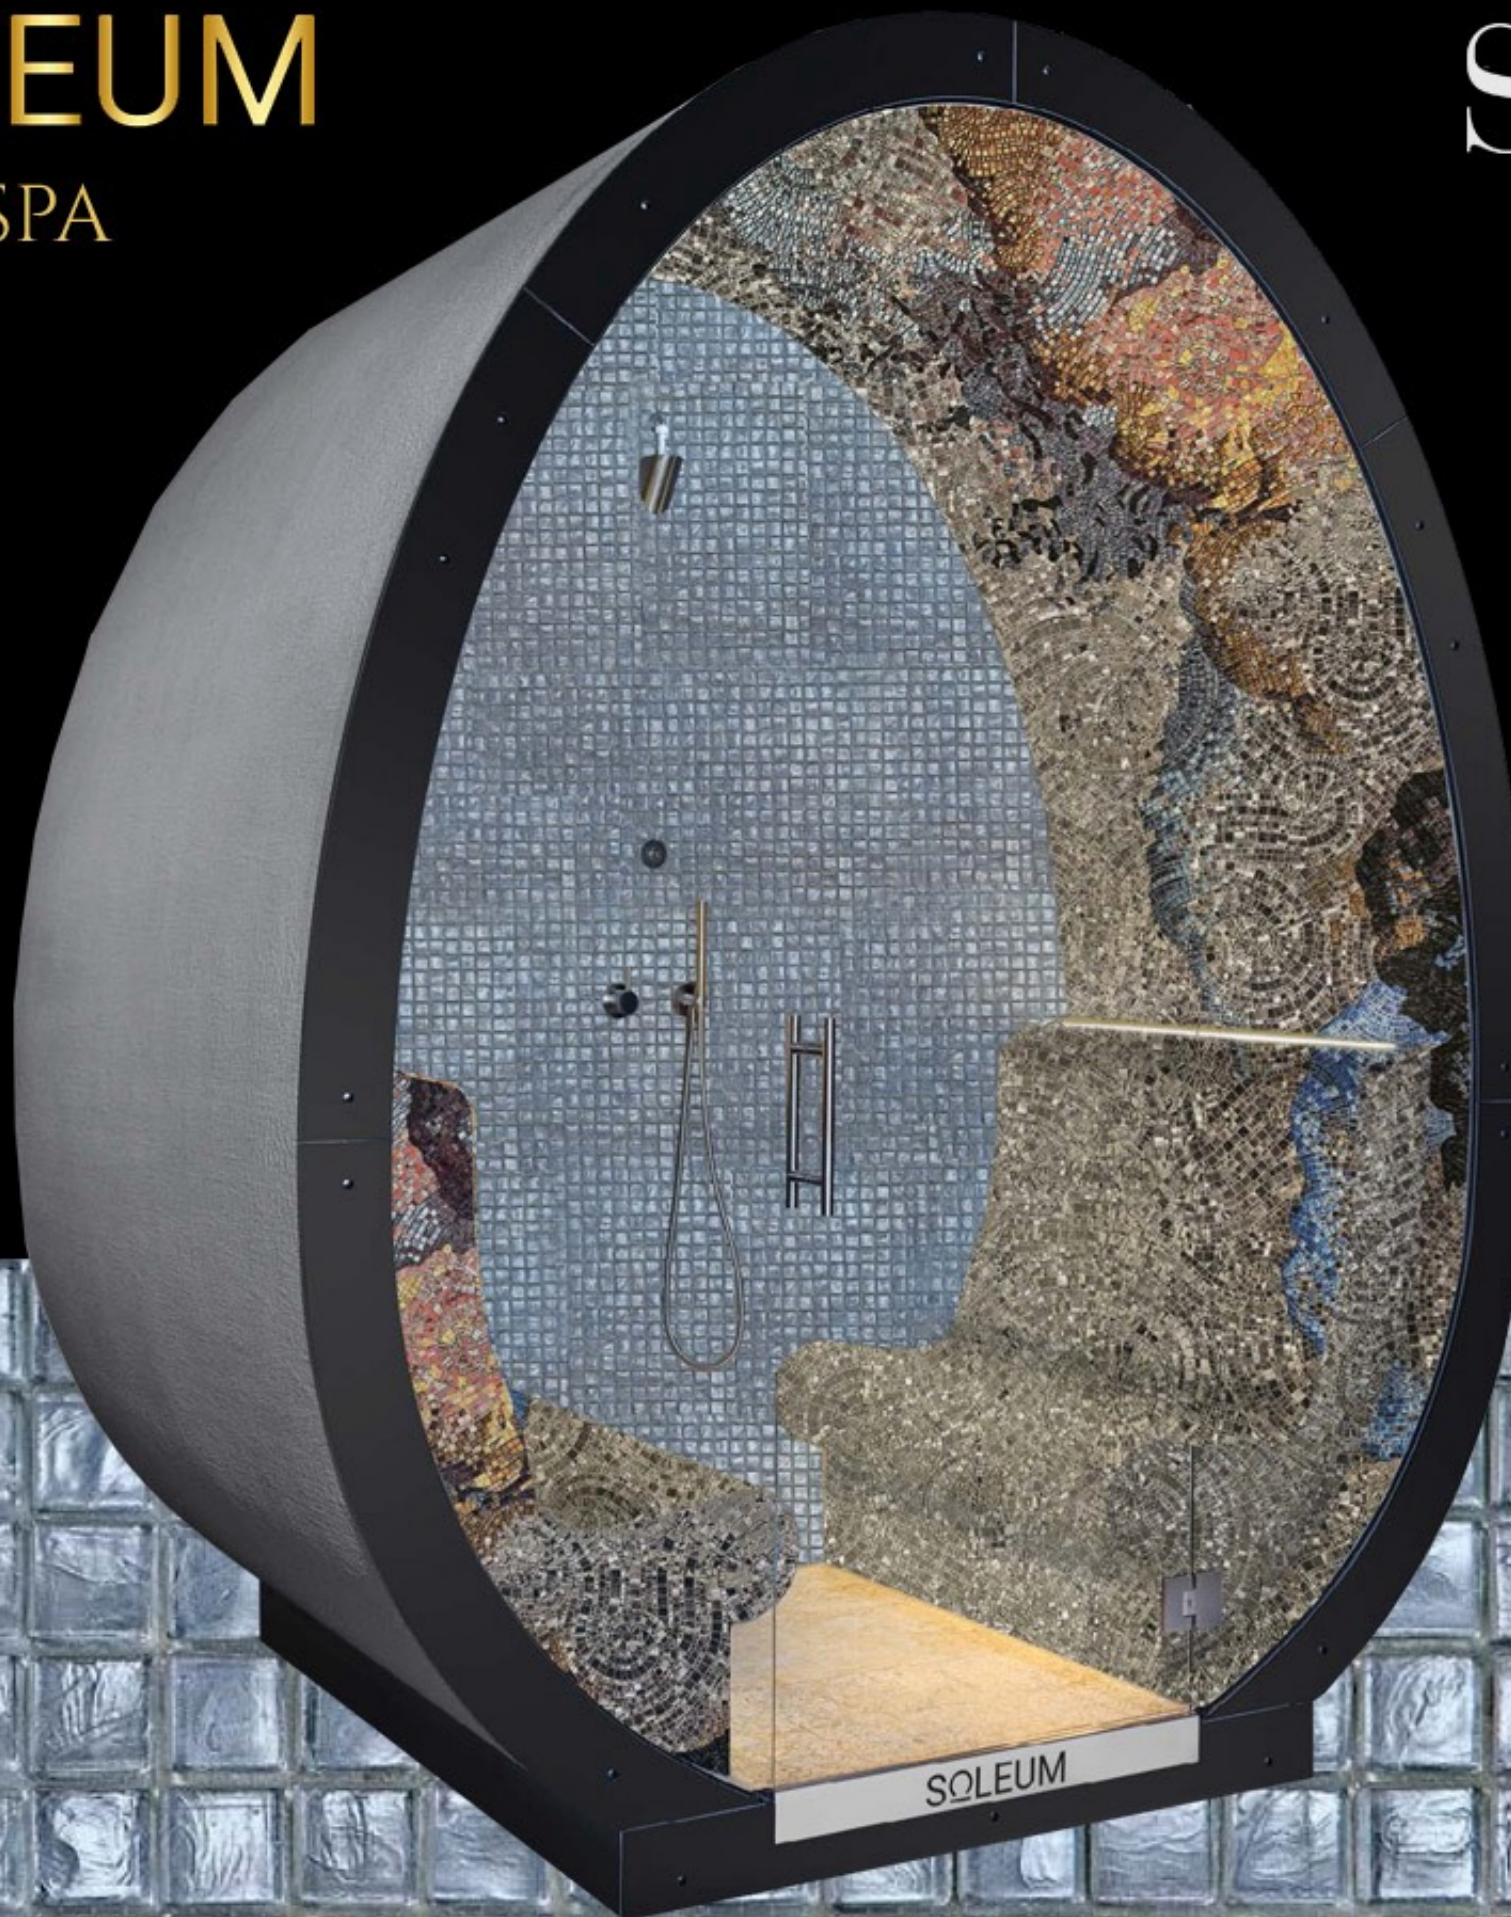

SOLEUM
ART & SPA

SICIS

SOLEUM
ART & SPA

SICIS