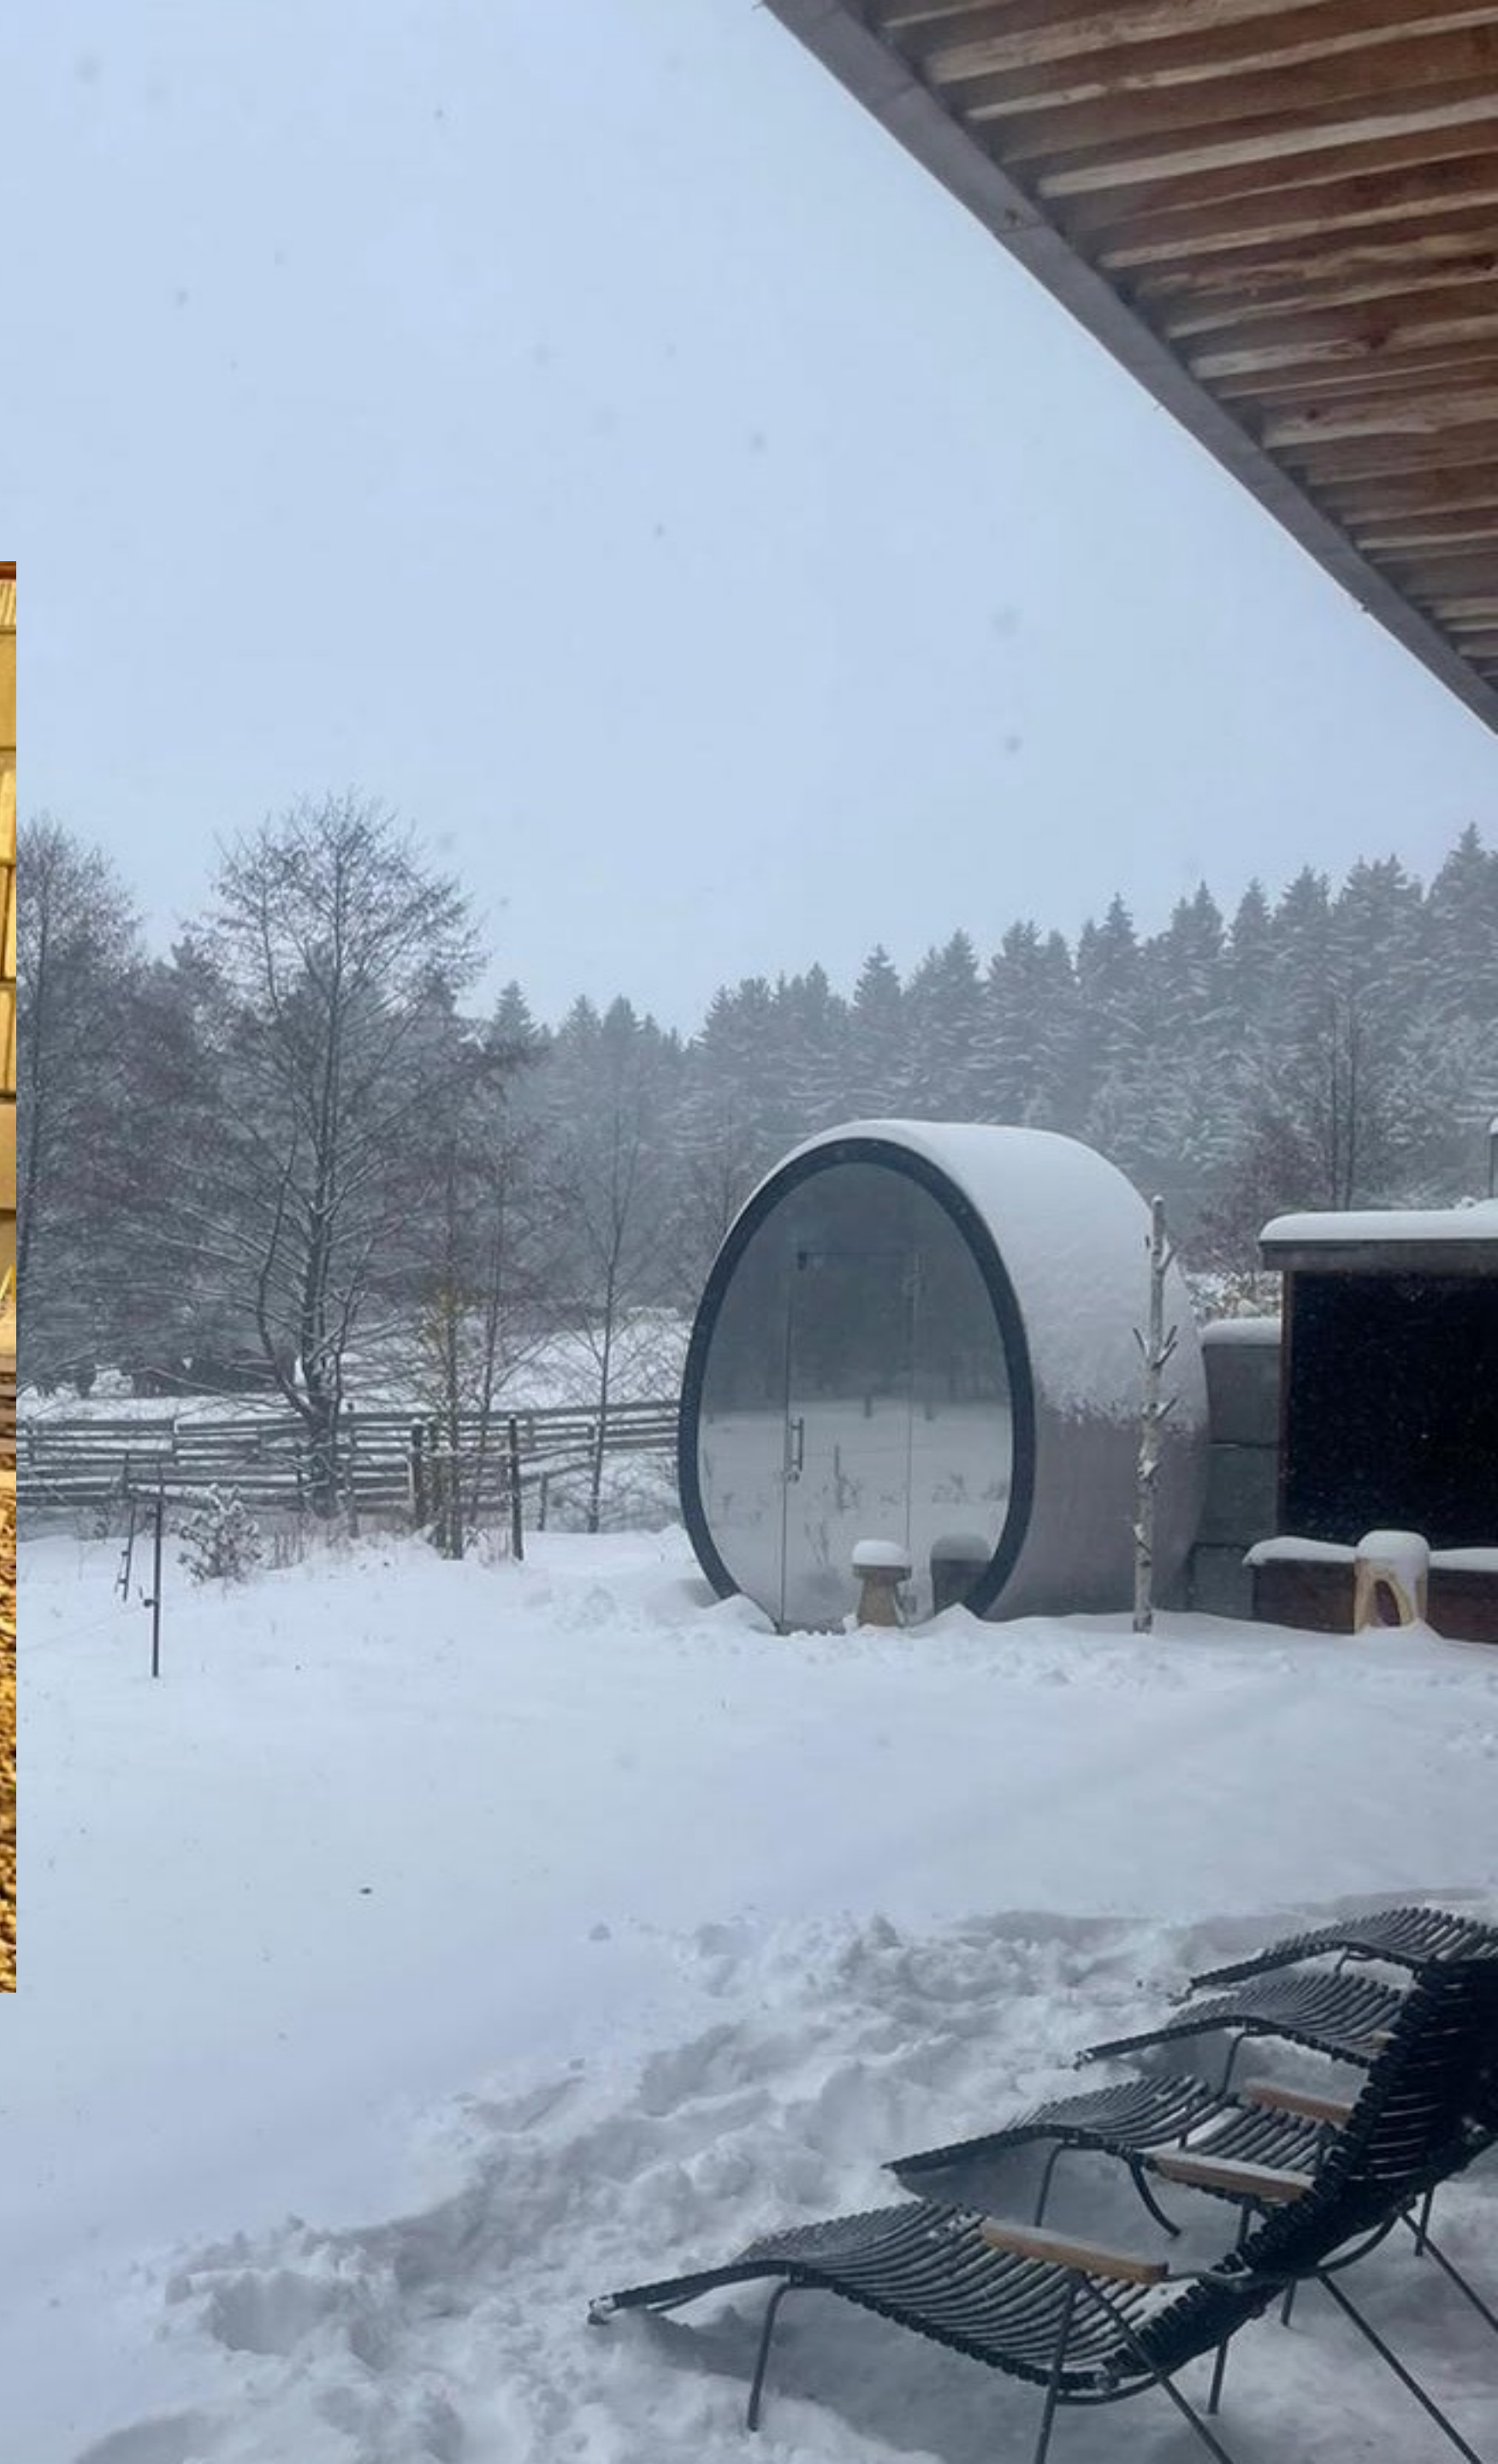

Steam bath, Salt inhalation
Tepidarium, Music,
Halotherapy,.....