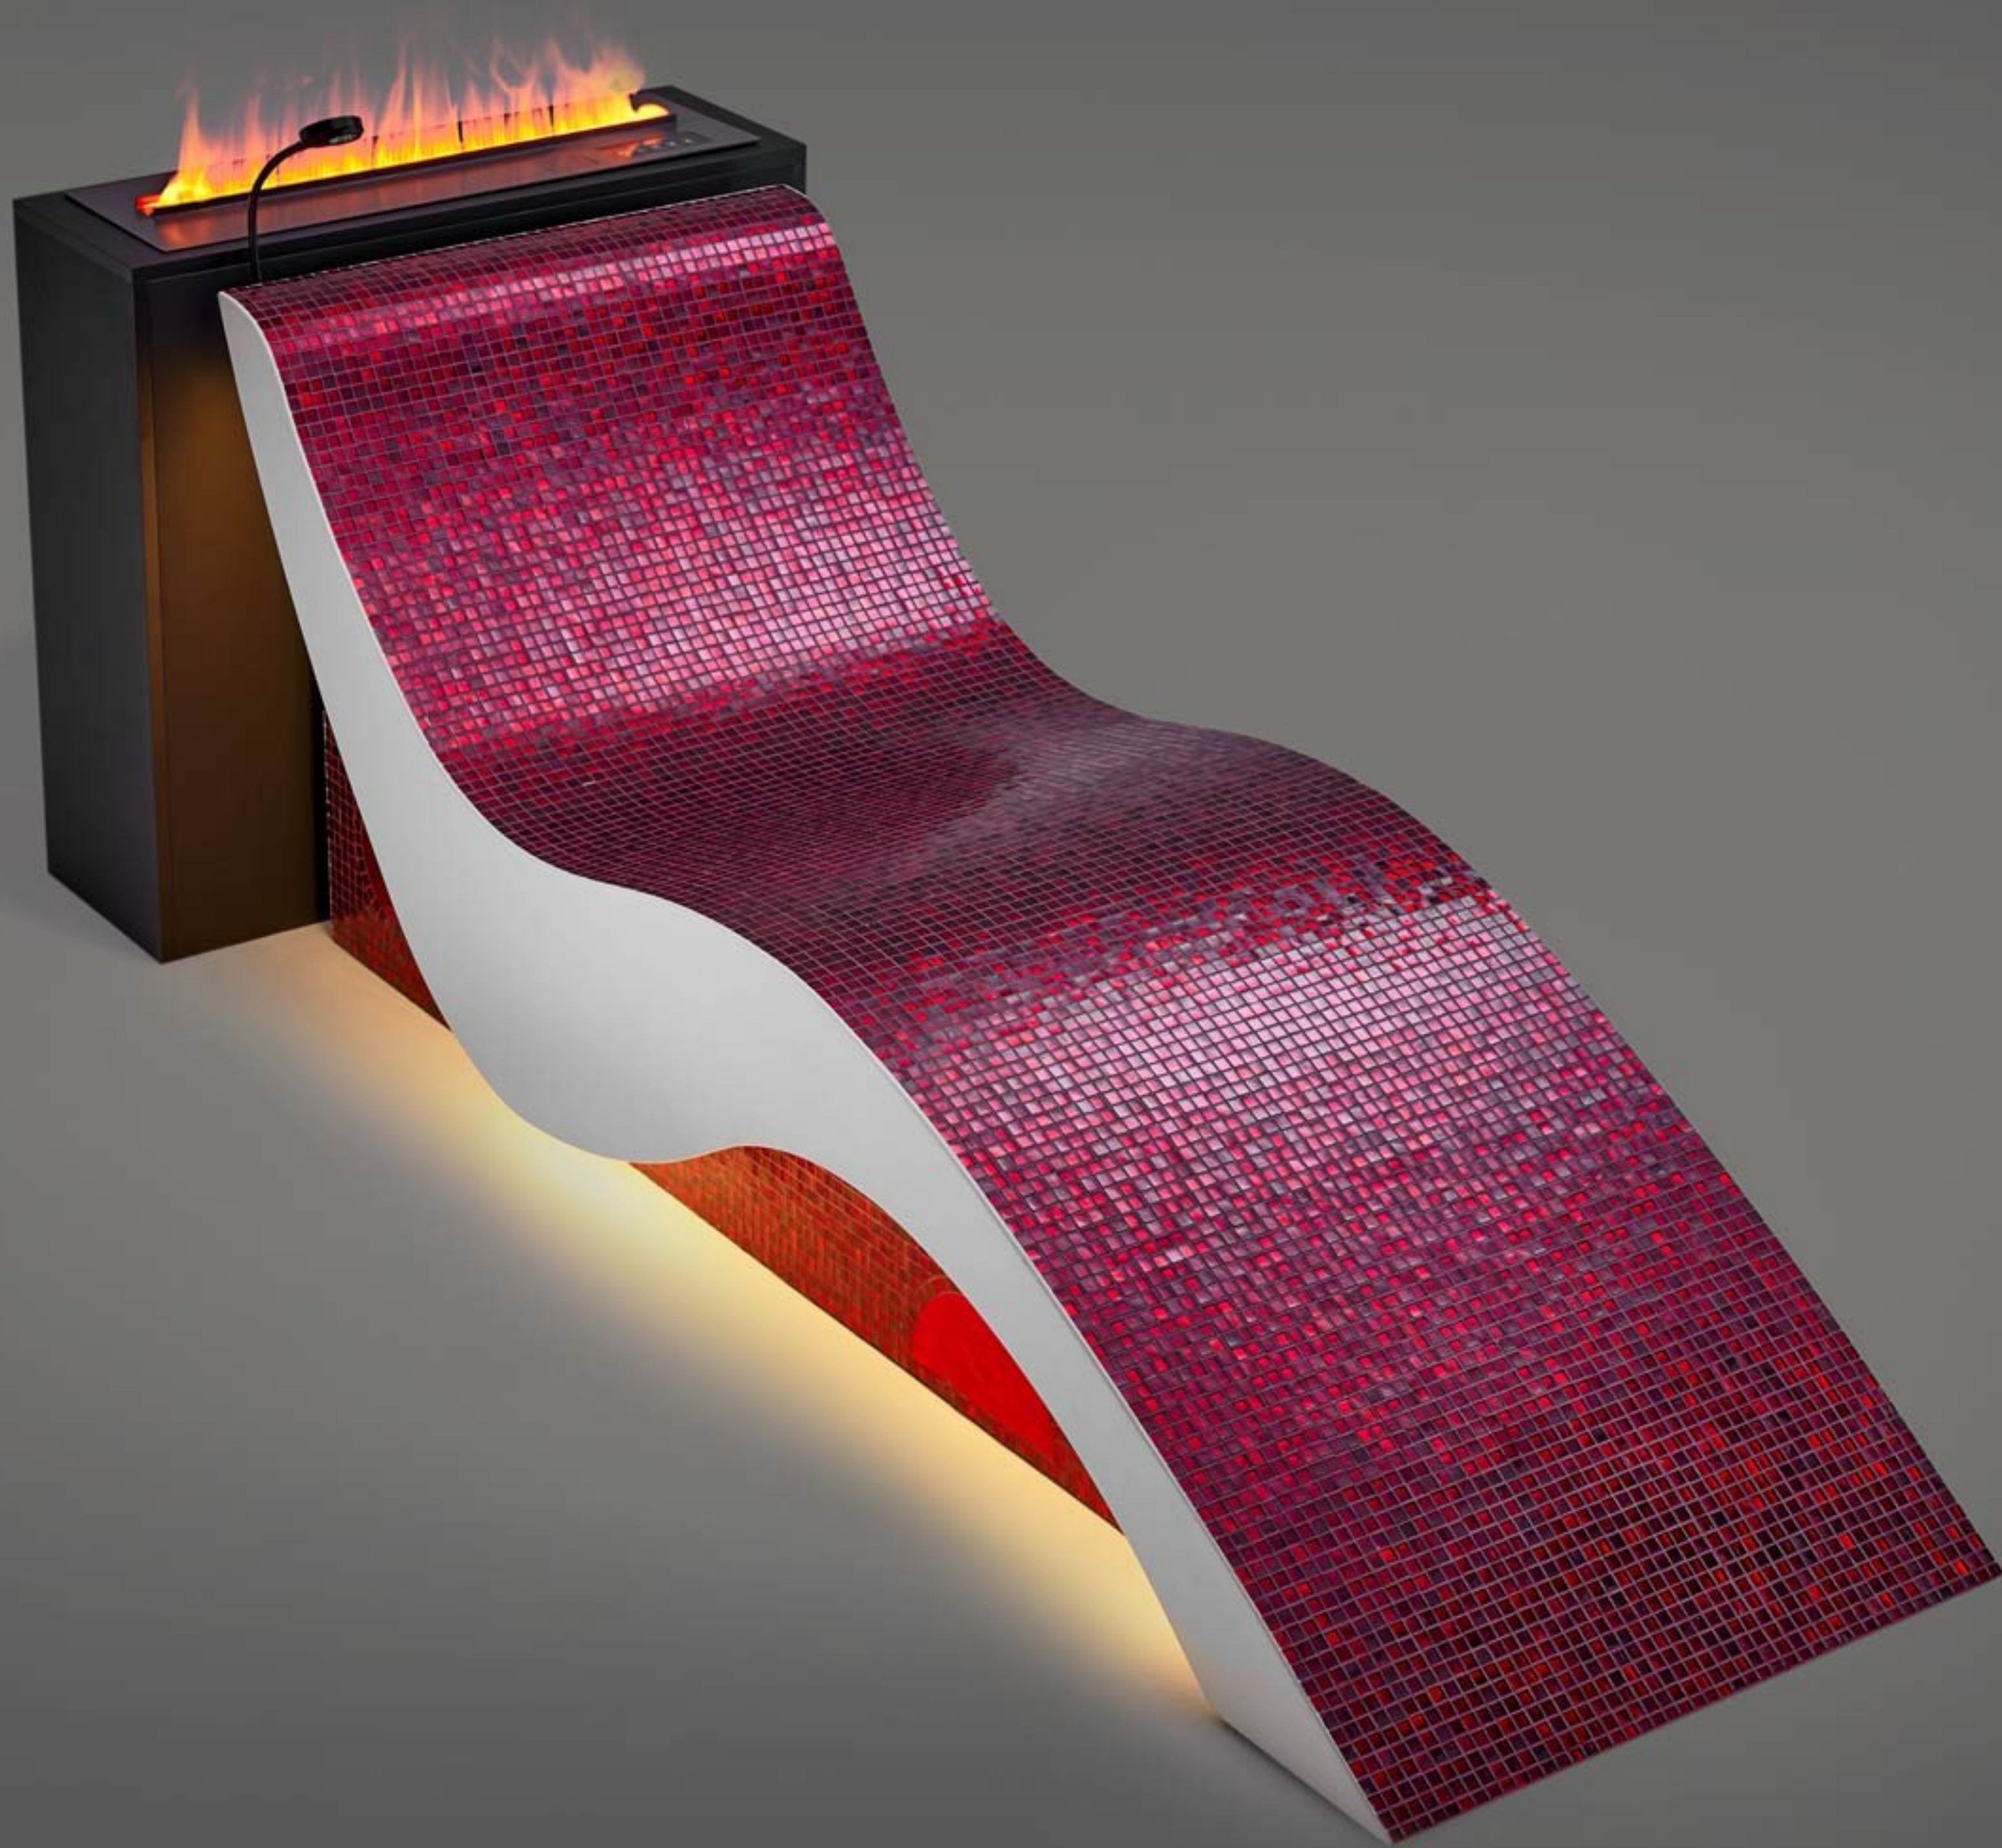

opcional con

diseño de vidrio

(PUNTOS de vidrio)

A modern fireplace with a black frame and a red mesh front. The fire is a vibrant orange and yellow, appearing to be a 3D realistic effect. A black lamp is positioned on the left side of the fireplace.